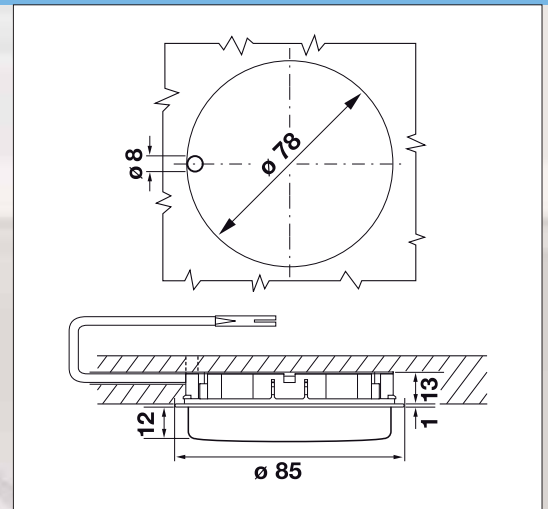

**Recess mounted light 6W**  
**230V 50/60Hz**

- Decorative ring, square
- Protection class II
- 2000 mm lead with mini male plug for  $\varnothing$  8 mm
- Push-fit installation
- Dimensions: 89x89 mm
- Dimensions of installation:  $\varnothing$  78 mm; D 22 mm

**Recess-mounted light 6W**  
**230V 50/60Hz**

- Decorative ring, flush
- Protection class II
- 2000 mm lead with mini male plug for  $\varnothing$  8 mm
- Push-fit installation
- Dimension:  $\varnothing$  91 mm
- Dimensions of installation:  $\varnothing$  78 mm; T 25 mm

# LD 5000plus

**D**

**Einbauleuchte**  
230V 50/60Hz

**6W**

- Blending flach
- Schutzklasse II
- 2000 mm Leitung mit Mini-Stecker für Bohrung  $\varnothing$  8 mm
- Klemmbefestigung
- Abmessungen:  $\varnothing$  85 mm
- Einbaumaß:  
 $\varnothing$  78 mm; T 13 mm

**Recess-mounted light**  
230V 50/60Hz

**6W**

- Decorative ring, flush
- Protection class II
- 2000 mm lead with mini male plug for  $\varnothing$  8 mm
- Push-fit installation
- Dimensions:  $\varnothing$  85 mm
- Dimensions of installation:  
 $\varnothing$  78 mm; D 13 mm