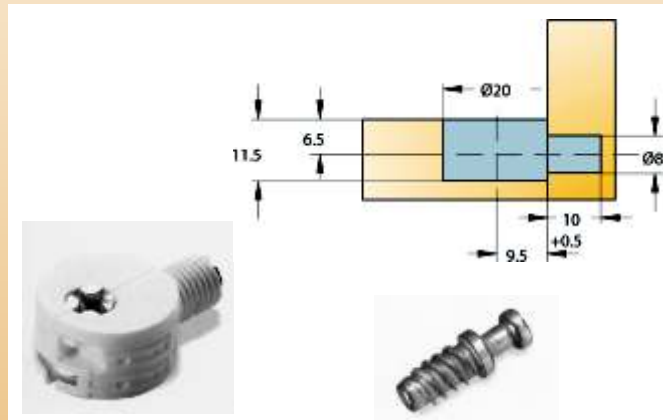

Contents:

GROUP 12 - 12.1 - Knock Down Fittings

> Knock Down Fittings

Image	Stock Code	Description	Unit
	T002077-877-001	KD20 Titus White Railfix	100
			

Image	Stock Code	Description	Unit
	T002150-835-001	KD20 Titus Black Anglebloc 9mm	100
	T002150-877-001	KD20 Titus White Anglebloc 9mm	100

Image	Stock Code	Description	Unit
	T003118-823-001	KD3 Magnolia Full Depth Assembly	100
	T003118-831-001	KD3 Dark Brown Full Depth Assembly	100
	T003118-835-001	KD3 Black Full Depth Assembly	100
	T003118-877-001	KD3 White Full Depth Assembly	100
	T003118-882-001	KD3 Grey Full Depth Assembly	100

Image	Stock Code	Description	Unit
	T003168-883-001	KD3 31/7mm Steel Screw Dowel	100
			100
		X, Y - depends on board thickness	

Knock Down Fittings

Group 12
12.1

> Knock Down Fittings

Stock Code	Description
T003181-881-001	KD3 NO.11 Sems Screw