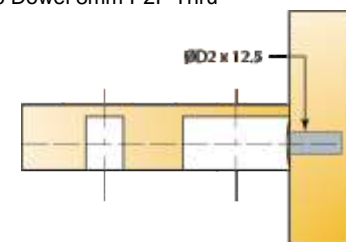

Stock Code	Description	Unit
T006408-880-001	KD6 Quickfit-Expando 6 Dowel 5mm x 12mm	100
T006408-835-001	KD6 Quickfit-Expando 6 Dowel 8mm P2F Thru	100