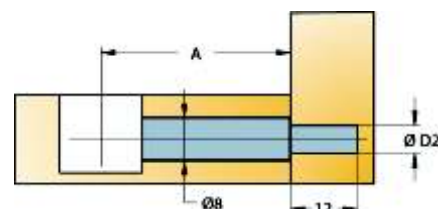

Unit
100
100

> Knock Down Fittings

Stock Code	Description	Unit
T05441YA	KD5 Quickfit Dowel TL 24x8mm	100
T005674-880-001	KD5 Quickfit Dowel TL 34X8mm	100

Stock Code	Description	Unit
T006383-823-001	KD6 Quickfit-Kn-In 6 Magnolia 15mm/16mm Camfix Drop-on	100
T006383-831-001	KD6 Quickfit-Kn-In 6 Dark Brown 15mm/16mm Camfix Drop-on	100
T006383-835-001	KD6 Quickfit-Kn-In 6 Black 15mm/16mm Camfix Drop-on	100
T006383-877-001	KKD6 Quickfit-Kn-In 6 White 15mm/16mm Camfix Drop-on	100
T006383-882-001	KD6 Quickfit-Kn-In 6 Grey 15mm/16mm Camfix Drop-on	100