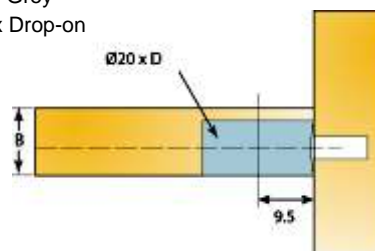

Unit
100
100

> Knock Down Fittings

Stock Code	Description	Unit
T05441YA	KD5 Quickfit Dowel TL 24x8mm	100
T005674-880-001	KD5 Quickfit Dowel TL 34X8mm	100

Stock Code	Description	Unit
T006383-823-001	KD6 Quickfit-Kn-In 6 Magnolia 15mm/16mm Camfix Drop-on	100
T006383-831-001	KD6 Quickfit-Kn-In 6 Dark Brown 15mm/16mm Camfix Drop-on	100
T006383-835-001	KD6 Quickfit-Kn-In 6 Black 15mm/16mm Camfix Drop-on	100
T006383-877-001	KKD6 Quickfit-Kn-In 6 White 15mm/16mm Camfix Drop-on	100
T006383-882-001	KD6 Quickfit-Kn-In 6 Grey 15mm/16mm Camfix Drop-on	100