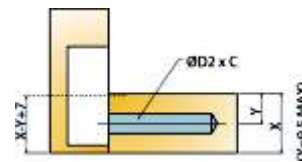

Image	Stock Code	Description	Unit
	T003168-883-001	KD3 31/7mm Steel Screw Dowel	100
			100
		X, Y - depends on board thickness	

Knock Down Fittings

Group 12
12.1

> Knock Down Fittings

Stock Code	Description
T003181-881-001	KD3 NO.11 Sems Screw