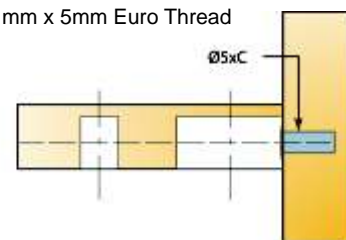

Stock Code	Description	Unit
T006406-885-001	KD6 Screw-In Dowel 11mm x 5mm Euro Thread	100