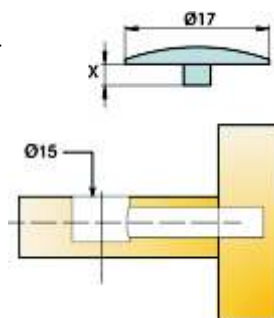

Unit
100
100
100

Stock Code	Description
T001026-823-001	KD5 Magnolia Universal Cover
T001026-831-001	KD5 Dk Brown Universal Cover
T001026-835-001	KD5 Black Universal Cover
T001026-877-001	KD5 White Universal Cover
T001026-882-001	KD5 Grey Universal Cover

Unit
100
100
100
100
100