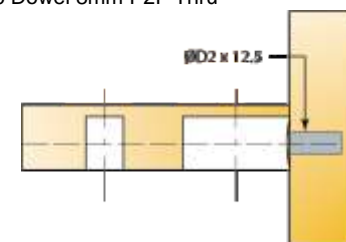

Stock Code	Description	Unit
T006408-880-001	KD6 Quickfit-Expando 6 Dowel 5mm x 12mm	100
T006408-835-001	KD6 Quickfit-Expando 6 Dowel 8mm P2F Thru	100