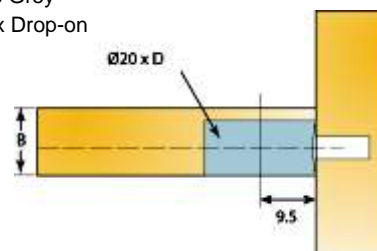

Unit
100
100

> Knock Down Fittings

Stock Code	Description	Unit
T05441YA	KD5 Quickfit Dowel TL 24x8mm	100
T005674-880-001	KD5 Quickfit Dowel TL 34X8mm	100

Stock Code	Description	Unit
T006383-823-001	KD6 Quickfit-Kn-In 6 Magnolia 15mm/16mm Camfix Drop-on	100
T006383-831-001	KD6 Quickfit-Kn-In 6 Dark Brown 15mm/16mm Camfix Drop-on	100
T006383-835-001	KD6 Quickfit-Kn-In 6 Black 15mm/16mm Camfix Drop-on	100
T006383-877-001	KKD6 Quickfit-Kn-In 6 White 15mm/16mm Camfix Drop-on	100
T006383-882-001	KD6 Quickfit-Kn-In 6 Grey 15mm/16mm Camfix Drop-on	100