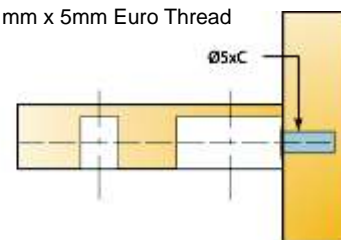

Stock Code	Description	Unit
T006406-885-001	KD6 Screw-In Dowel 11mm x 5mm Euro Thread	100