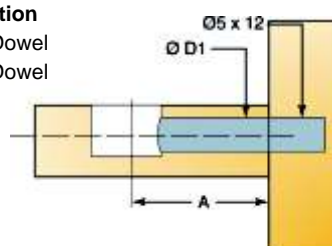

Stock Code	Description
T005534-885-300	KD5 34/7mm Zinc Klix Dowel
T005544-885-300	KD5 24/6mm Zinc Klix Dowel