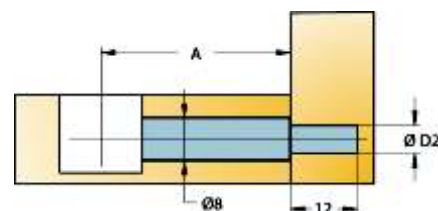

Unit
100
100

> Knock Down Fittings

Stock Code	Description	Unit
T05441YA	KD5 Quickfit Dowel TL 24x8mm	100
T005674-880-001	KD5 Quickfit Dowel TL 34X8mm	100

Stock Code	Description	Unit
T006383-823-001	KD6 Quickfit-Kn-In 6 Magnolia 15mm/16mm Camfix Drop-on	100
T006383-831-001	KD6 Quickfit-Kn-In 6 Dark Brown 15mm/16mm Camfix Drop-on	100
T006383-835-001	KD6 Quickfit-Kn-In 6 Black 15mm/16mm Camfix Drop-on	100
T006383-877-001	KKD6 Quickfit-Kn-In 6 White 15mm/16mm Camfix Drop-on	100
T006383-882-001	KD6 Quickfit-Kn-In 6 Grey 15mm/16mm Camfix Drop-on	100