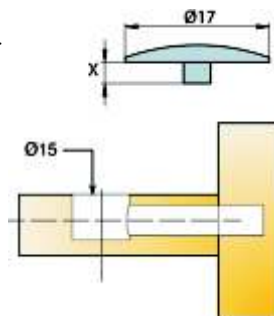

Unit
100
100
100

Stock Code	Description
T001026-823-001	KD5 Magnolia Universal Cover
T001026-831-001	KD5 Dk Brown Universal Cover
T001026-835-001	KD5 Black Universal Cover
T001026-877-001	KD5 White Universal Cover
T001026-882-001	KD5 Grey Universal Cover

Unit
100
100
100
100
100