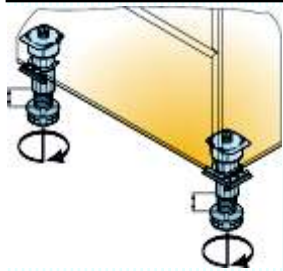

**Contents:**

**GROUP 13 - 13.1 - Kitchen Leg Systems**

**13.2 - Furniture Legs**

Stock Code	Description	Unit
T02523LA	KD17 Titus Plinth Clip 24mm	Each
T02578LA	KD17 Titus Plinth Clip 38mm	

Stock Code	Description	Unit
T002571-835-001	KD17 Titus 50mm Leg Extension	Each

Stock Code	Description	Unit
T002663-835-001	KD17 Titus Rivet Fix Leg Top	Each

Stock Code	Description	Unit
T002669-835-001	KD17 Titus Big Bloc38 Knock-in 2 Pin	Each
T002671-835-001	KD17 Titus Big Bloc38 Screw On	Each
T002672-835-001	KD17 Titus Big Bloc38 Knock-in 4 Pin	Each

Stock Code	Description	Unit
T002645-835-0011	Titus Adj Leg 110-170mm W/Reversed Foot Fixed	Each

Stock Code	Description	Unit
T002699-835-001	KD17 Titus Adj Leg 95-155mm W/Foot Fixed	Each
T002706-835-001	KD17 Titus Adj Leg 125-185mm W/Foot Fixed	Each