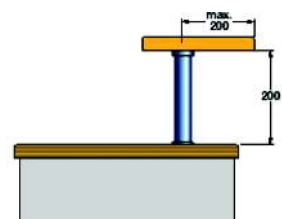

	Stock Code	Description	Unit
	SL5221-100BN	5221-100 Julia Brushed Nickel	Each

	Stock Code	Description	Unit
	SL5247-130PL	Leg Polished Aluminium 130mm	Each

	Stock Code	Description	Unit
	SL60-0454-710PC	Leg Table 60mm x 710-730mm Adj Polished Chrome Pack 4 Piece	Each
	SL60-0454-710BN	Leg Table 60mm x 710-730mm Adj Brushed Nickel Pack 4 Piece	Each

> Furniture Leg System

	Stock Code	Description	Unit
SL75-1452-870PC	Leg G100/75 x 870mm Polished Chrome	Each	

	Stock Code	Description	Unit
SL544-FGA	Stainless Steel Servery Leg for Glass Angle	Each	

	Stock Code	Description	Unit
SL544-PWA	Stainless Steel Servery Leg for Wood Angle	Each	

	Stock Code	Description	Unit
SL581-SN	Stainless Steel Servery Leg for Glass/Wood Straight	Each	

> Furniture Leg System

Stock Code	Description	Unit
SL386-132SN	RD386 Steel Tube 38mm x 132mm / Plate	Each
SL386-140SN	RD386 Steel Tube 38mm x 140mm / Plate	Each