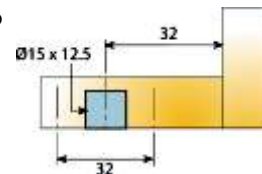

**Contents:**

**GROUP 13 - 13.1 - Kitchen Leg Systems**

**13.2 - Furniture Legs**

Stock Code	Description	Unit
T02523LA	KD17 Titus Plinth Clip 24mm	Each
T02578LA	KD17 Titus Plinth Clip 38mm	

Stock Code	Description	Unit
T002571-835-001	KD17 Titus 50mm Leg Extension	Each

Stock Code	Description	Unit
T002663-835-001	KD17 Titus Rivet Fix Leg Top	Each

Stock Code	Description	Unit
T002669-835-001	KD17 Titus Big Bloc38 Knock-in 2 Pin	Each
T002671-835-001	KD17 Titus Big Bloc38 Screw On	Each
T002672-835-001	KD17 Titus Big Bloc38 Knock-in 4 Pin	Each

Stock Code	Description	Unit
T002645-835-0011	Titus Adj Leg 110-170mm W/Reversed Foot Fixed	Each

Stock Code	Description	Unit
T002699-835-001	KD17 Titus Adj Leg 95-155mm W/Foot Fixed	Each
T002706-835-001	KD17 Titus Adj Leg 125-185mm W/Foot Fixed	Each