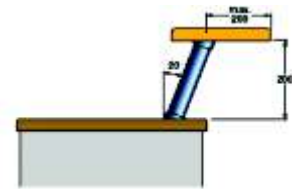

> Furniture Leg System

	Stock Code	Description	Unit
SL75-1452-870PC	Leg G100/75 x 870mm Polished Chrome	Each	

	Stock Code	Description	Unit
SL544-FGA	Stainless Steel Servery Leg for Glass Angle	Each