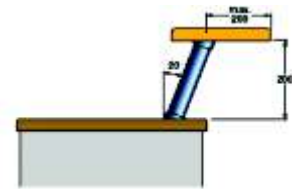

> Furniture Leg System

|  | Stock Code | Description | Unit |
|---|-------------|---------------------------------------|------|
| | SL505060-SC | Leg Plastic Chrome 50mm x 50mm x 60mm | Each |

|  | Stock Code | Description | Unit |
|--|--------------|-------------------------------|------|
| | SL5221-100BN | 5221-100 Julia Brushed Nickel | Each |