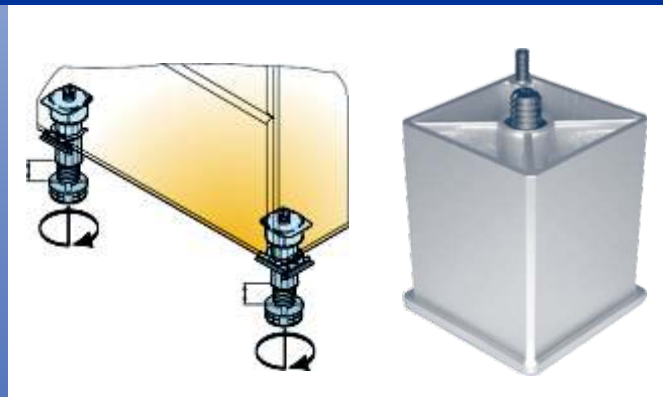

Contents:

GROUP 13 - 13.1 - Kitchen Leg Systems

13.2 - Furniture Legs

| Stock Code | Description | Unit |
|------------|-----------------------------|------|
| T02523LA | KD17 Titus Plinth Clip 24mm | Each |
| T02578LA | KD17 Titus Plinth Clip 38mm | Each |

| Stock Code | Description | Unit |
|-----------------|-------------------------------|------|
| T002571-835-001 | KD17 Titus 50mm Leg Extension | Each |

| Stock Code | Description | Unit |
|-----------------|------------------------------|------|
| T002663-835-001 | KD17 Titus Rivet Fix Leg Top | Each |

| Stock Code | Description | Unit |
|-----------------|--------------------------------------|------|
| T002669-835-001 | KD17 Titus Big Bloc38 Knock-in 2 Pin | Each |
| T002671-835-001 | KD17 Titus Big Bloc38 Screw On | Each |
| T002672-835-001 | KD17 Titus Big Bloc38 Knock-in 4 Pin | Each |

| Stock Code | Description | Unit |
|------------------|---|------|
| T002645-835-0011 | Titus Adj Leg 110-170mm W/Reversed Foot Fixed | Each |

| Stock Code | Description | Unit |
|-----------------|---|------|
| T002699-835-001 | KD17 Titus Adj Leg 95-155mm W/Foot Fixed | Each |
| T002706-835-001 | KD17 Titus Adj Leg 125-185mm W/Foot Fixed | Each |