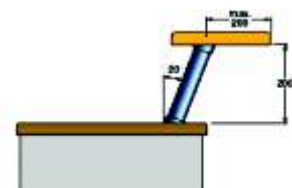

|  | Stock Code | Description | Unit |
|---|--------------|------------------------------|------|
| | SL5247-130PL | Leg Polished Aluminium 130mm | Each |

|  | Stock Code | Description | Unit <small>Group 13</small> 13.2 |
|---|-----------------|--|---|
| | SL60-0454-710PC | Leg Table 60mm x 710-730mm Adj Polished Chrome Pack 4 Piece | Each |
| | SL60-0454-710BN | Leg Table 60mm x 710-730mm Adj Brushed Nickel Pack 4 Piece | Each |