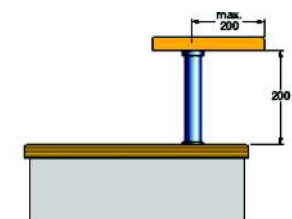

> Furniture Leg System

|  | Stock Code | Description | Unit |
|---|-------------------------------------|-------------|------|
| SL75-1452-870PC | Leg G100/75 x 870mm Polished Chrome | Each | |

|  | Stock Code | Description | Unit |
|--|---|-------------|------|
| SL544-FGA | Stainless Steel Servery Leg for Glass Angle | Each | |

|  | Stock Code | Description | Unit |
|---|--|-------------|------|
| SL544-PWA | Stainless Steel Servery Leg for Wood Angle | Each | |

|  | Stock Code | Description | Unit |
|---|---|-------------|------|
| SL581-SN | Stainless Steel Servery Leg for Glass/Wood Straight | Each | |