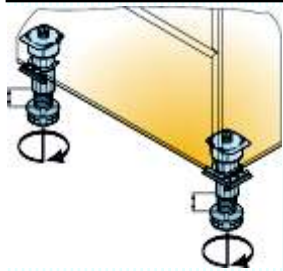

Contents:

GROUP 13 - 13.1 - Kitchen Leg Systems

13.2 - Furniture Legs

| Stock Code | Description | Unit |
|------------|-----------------------------|------|
| T02523LA | KD17 Titus Plinth Clip 24mm | Each |
| T02578LA | KD17 Titus Plinth Clip 38mm | Each |

| Stock Code | Description | Unit |
|-----------------|-------------------------------|------|
| T002571-835-001 | KD17 Titus 50mm Leg Extension | Each |

| Stock Code | Description | Unit |
|-----------------|------------------------------|------|
| T002663-835-001 | KD17 Titus Rivet Fix Leg Top | Each |

| Stock Code | Description | Unit |
|-----------------|--------------------------------------|------|
| T002669-835-001 | KD17 Titus Big Bloc38 Knock-in 2 Pin | Each |
| T002671-835-001 | KD17 Titus Big Bloc38 Screw On | Each |
| T002672-835-001 | KD17 Titus Big Bloc38 Knock-in 4 Pin | Each |

| Stock Code | Description | Unit |
|------------------|---|------|
| T002645-835-0011 | Titus Adj Leg 110-170mm W/Reversed Foot Fixed | Each |

| Stock Code | Description | Unit |
|-----------------|---|------|
| T002699-835-001 | KD17 Titus Adj Leg 95-155mm W/Foot Fixed | Each |
| T002706-835-001 | KD17 Titus Adj Leg 125-185mm W/Foot Fixed | Each |