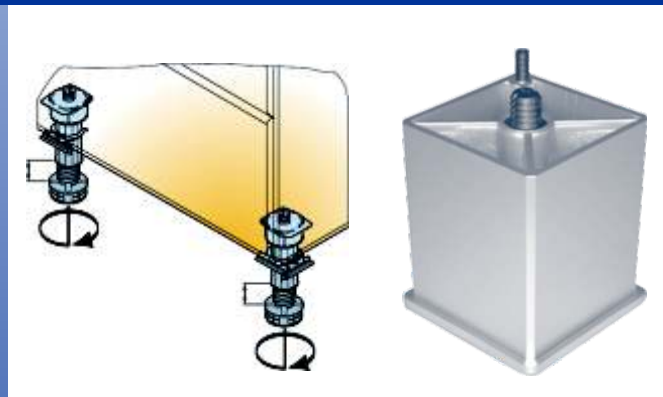

**Contents:**

**GROUP 13 - 13.1 - Kitchen Leg Systems**

**13.2 - Furniture Legs**

Stock Code	Description	Unit
T02523LA	KD17 Titus Plinth Clip 24mm	Each
T02578LA	KD17 Titus Plinth Clip 38mm	

Stock Code	Description	Unit
T002571-835-001	KD17 Titus 50mm Leg Extension	Each

Stock Code	Description	Unit
T002663-835-001	KD17 Titus Rivet Fix Leg Top	Each

Stock Code	Description	Unit
T002669-835-001	KD17 Titus Big Bloc38 Knock-in 2 Pin	Each
T002671-835-001	KD17 Titus Big Bloc38 Screw On	Each
T002672-835-001	KD17 Titus Big Bloc38 Knock-in 4 Pin	Each

Stock Code	Description	Unit
T002645-835-0011	Titus Adj Leg 110-170mm W/Reversed Foot Fixed	Each

Stock Code	Description	Unit
T002699-835-001	KD17 Titus Adj Leg 95-155mm W/Foot Fixed	Each
T002706-835-001	KD17 Titus Adj Leg 125-185mm W/Foot Fixed	Each