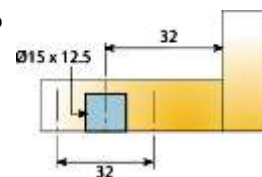

Stock Code	Description	Unit
T002663-835-001	KD17 Titus Rivet Fix Leg Top	Each

Stock Code	Description	Unit
T002669-835-001	KD17 Titus Big Bloc38 Knock-in 2 Pin	Each
T002671-835-001	KD17 Titus Big Bloc38 Screw On	Each
T002672-835-001	KD17 Titus Big Bloc38 Knock-in 4 Pin	Each