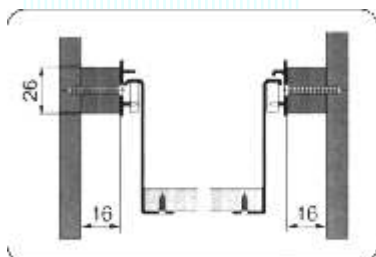

Contents:**GROUP 14 - 14.1 - Hanging Systems****14.2 - Mobil Baskets**

>Hanging Systems

	<p>Stock Code KA50855 KA50860 KA50865</p>	<p>Description Hanging Rail - C.P. 19mm X 3.6m Hanging Rail - C.P. 25mm X 3.6m Hanging Rail - Stainless Steel 19mm X 4m</p>	<p>Unit Each Each Each</p>
	<p>Stock Code KA50841</p>	<p>Description Oval Steel Tube Chrome 3100mm - 30 x 15mm</p>	<p>Unit Each</p>
	<p>Stock Code KA50830</p>	<p>Description End Flange - C.P. 19mm</p>	<p>Unit Each</p>
	<p>Stock Code KA50835</p>	<p>Description End Flange - C.P. 25mm</p>	<p>Unit Each</p>
	<p>Stock Code KA50840</p>	<p>Description Oval End Flange</p>	<p>Unit Each</p>
	<p>Stock Code KA50802 KA50805</p>	<p>Description Hanging Rail Pillar End - C.P. 19mm Hanging Rail Pillar End - C.P. 25mm</p>	<p>Unit Each Each</p>
	<p>Stock Code KA50815 KA50820</p>	<p>Description Hanging Rail Pillar Centre - C.P. 19mm Hanging Rail Pillar Centre - C.P. 25mm</p>	<p>Unit Each Each</p>
	<p>Stock Code KA50843</p>	<p>Description Oval Centre Support Chrome 75mm - 30 x 16mm</p>	<p>Unit Each</p>

Accessories

Spacers for cabinets

Stock Code	Description	Unit
KA51162-S	Wire Basket 390Dx450Wx200H ICW 476 - White Epoxy Coated W/-Slide	Each
KA51166-S	Wire Basket 450Dx340Wx200H ICW 366 - White Epoxy Coated W/-Slide	Each
KA51168-S	Wire Basket 400Dx440Wx200H ICW 466 - White Epoxy Coated W/-Slide	Each
KA51170-S	Wire Basket 400Dx540Wx200H ICW 566 - White Epoxy Coated W/-Slide	Each
KA51172-S	Wire Basket 450Dx367Wx200H ICW 393 - White Epoxy Coated W/-Slide	Each
KA51174-S	Wire Basket 450Dx367Wx140H ICW 393 - White Epoxy Coated W/-Slide	Each
KA51176-S	Wire Basket 450Dx390Wx200H ICW 416 - White Epoxy Coated W/-Slide	Each
KA51178-S	Wire Basket 450Dx539Wx140H ICW 416 - White Epoxy Coated W/-Slide	Each

Mobel Baskets

Group 14
14.2

Fastening screws: 3.5mm diameter x 13mm
countersunk chipboard screws

Measurements: 1.1mm
25mm