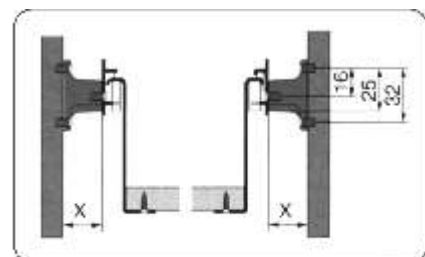

Contents:**GROUP 14 - 14.1 - Hanging Systems****14.2 - Mobil Baskets**

>Hanging Systems

	Stock Code KA50855 KA50860 KA50865	Description Hanging Rail - C.P. 19mm X 3.6m Hanging Rail - C.P. 25mm X 3.6m Hanging Rail - Stainless Steel 19mm X 4m	Unit Each Each Each	
		Stock Code KA50841	Description Oval Steel Tube Chrome 3100mm - 30 x 15mm	Unit Each
		Stock Code KA50830	Description End Flange - C.P. 19mm	Unit Each
	Stock Code KA50835	Description End Flange - C.P. 25mm	Unit Each	
	Stock Code KA50840	Description Oval End Flange	Unit Each	
	Stock Code KA50802 KA50805	Description Hanging Rail Pillar End - C.P. 19mm Hanging Rail Pillar End - C.P. 25mm	Unit Each Each	
	Stock Code KA50815 KA50820	Description Hanging Rail Pillar Centre - C.P. 19mm Hanging Rail Pillar Centre - C.P. 25mm	Unit Each Each	
	Stock Code KA50843	Description Oval Centre Support Chrome 75mm - 30 x 16mm	Unit Each	

Accessories

Spacers for cabinets

Stock Code	Description	Unit
KA51162-S	Wire Basket 390Dx450Wx200H ICW 476 - White Epoxy Coated W/-Slide	Each
KA51166-S	Wire Basket 450Dx340Wx200H ICW 366 - White Epoxy Coated W/-Slide	Each
KA51168-S	Wire Basket 400Dx440Wx200H ICW 466 - White Epoxy Coated W/-Slide	Each
KA51170-S	Wire Basket 400Dx540Wx200H ICW 566 - White Epoxy Coated W/-Slide	Each
KA51172-S	Wire Basket 450Dx367Wx200H ICW 393 - White Epoxy Coated W/-Slide	Each
KA51174-S	Wire Basket 450Dx367Wx140H ICW 393 - White Epoxy Coated W/-Slide	Each
KA51176-S	Wire Basket 450Dx390Wx200H ICW 416 - White Epoxy Coated W/-Slide	Each
KA51178-S	Wire Basket 450Dx539Wx140H ICW 416 - White Epoxy Coated W/-Slide	Each

Mobel Baskets

Group 14
14.2

Fastening screws: 3.5mm diameter x 13mm
countersunk chipboard screws

Measurements: 1.1mm
25mm