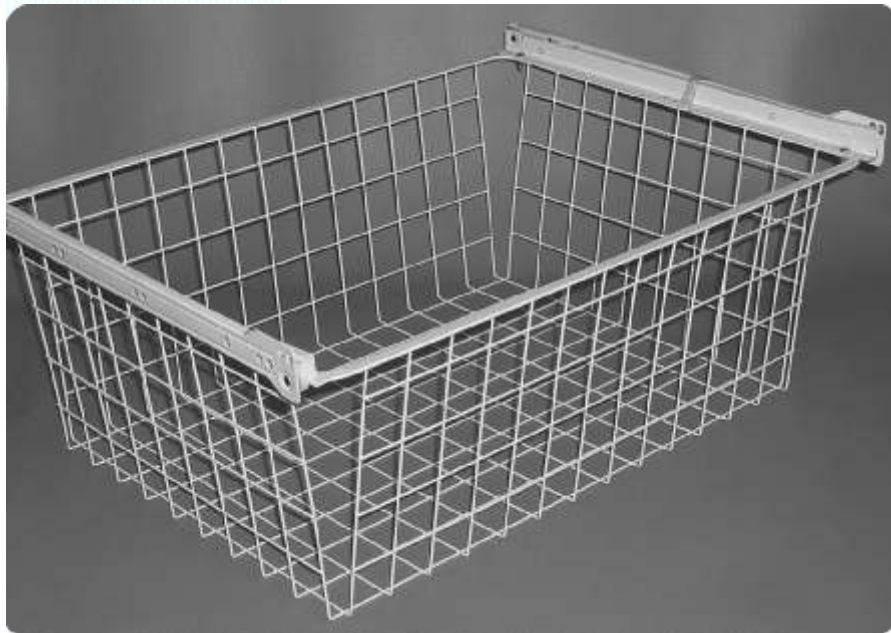

Contents:**GROUP 14 - 14.1 - Hanging Systems****14.2 - Mobil Baskets**

>Hanging Systems

	<p>Stock Code KA50855 KA50860 KA50865</p>	<p>Description Hanging Rail - C.P. 19mm X 3.6m Hanging Rail - C.P. 25mm X 3.6m Hanging Rail - Stainless Steel 19mm X 4m</p>	<p>Unit Each Each Each</p>
	<p>Stock Code KA50841</p>	<p>Description Oval Steel Tube Chrome 3100mm - 30 x 15mm</p>	<p>Unit Each</p>
	<p>Stock Code KA50830</p>	<p>Description End Flange - C.P. 19mm</p>	<p>Unit Each</p>
	<p>Stock Code KA50835</p>	<p>Description End Flange - C.P. 25mm</p>	<p>Unit Each</p>
	<p>Stock Code KA50840</p>	<p>Description Oval End Flange</p>	<p>Unit Each</p>
	<p>Stock Code KA50802 KA50805</p>	<p>Description Hanging Rail Pillar End - C.P. 19mm Hanging Rail Pillar End - C.P. 25mm</p>	<p>Unit Each Each</p>
	<p>Stock Code KA50815 KA50820</p>	<p>Description Hanging Rail Pillar Centre - C.P. 19mm Hanging Rail Pillar Centre - C.P. 25mm</p>	<p>Unit Each Each</p>
	<p>Stock Code KA50843</p>	<p>Description Oval Centre Support Chrome 75mm - 30 x 16mm</p>	<p>Unit Each</p>

Wire Basket Storage System

The versatile, multi-functional solution to all storage problems in furniture, wardrobes and kitchens

- Roller slides pre-fitted
- Self closing slides
- White epoxy finish
- Sturdy construction
- Each shelf holds 20kg across entire shelf