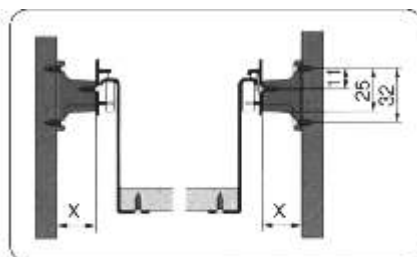

Contents:**GROUP 14 - 14.1 - Hanging Systems****14.2 - Mobil Baskets**

>Hanging Systems

	<p>Stock Code KA50855 KA50860 KA50865</p>	<p>Description Hanging Rail - C.P. 19mm X 3.6m Hanging Rail - C.P. 25mm X 3.6m Hanging Rail - Stainless Steel 19mm X 4m</p>	<p>Unit Each Each Each</p>
	<p>Stock Code KA50841</p>	<p>Description Oval Steel Tube Chrome 3100mm - 30 x 15mm</p>	<p>Unit Each</p>
	<p>Stock Code KA50830</p>	<p>Description End Flange - C.P. 19mm</p>	<p>Unit Each</p>
	<p>Stock Code KA50835</p>	<p>Description End Flange - C.P. 25mm</p>	<p>Unit Each</p>
	<p>Stock Code KA50840</p>	<p>Description Oval End Flange</p>	<p>Unit Each</p>
	<p>Stock Code KA50802 KA50805</p>	<p>Description Hanging Rail Pillar End - C.P. 19mm Hanging Rail Pillar End - C.P. 25mm</p>	<p>Unit Each Each</p>
	<p>Stock Code KA50815 KA50820</p>	<p>Description Hanging Rail Pillar Centre - C.P. 19mm Hanging Rail Pillar Centre - C.P. 25mm</p>	<p>Unit Each Each</p>
	<p>Stock Code KA50843</p>	<p>Description Oval Centre Support Chrome 75mm - 30 x 16mm</p>	<p>Unit Each</p>

Accessories

Spacers for cabinets

Stock Code	Description	Unit
KA51162-S	Wire Basket 390Dx450Wx200H ICW 476 - White Epoxy Coated W/-Slide	Each
KA51166-S	Wire Basket 450Dx340Wx200H ICW 366 - White Epoxy Coated W/-Slide	Each
KA51168-S	Wire Basket 400Dx440Wx200H ICW 466 - White Epoxy Coated W/-Slide	Each
KA51170-S	Wire Basket 400Dx540Wx200H ICW 566 - White Epoxy Coated W/-Slide	Each
KA51172-S	Wire Basket 450Dx367Wx200H ICW 393 - White Epoxy Coated W/-Slide	Each
KA51174-S	Wire Basket 450Dx367Wx140H ICW 393 - White Epoxy Coated W/-Slide	Each
KA51176-S	Wire Basket 450Dx390Wx200H ICW 416 - White Epoxy Coated W/-Slide	Each
KA51178-S	Wire Basket 450Dx539Wx140H ICW 416 - White Epoxy Coated W/-Slide	Each

Mobel Baskets

Group 14
14.2

Fastening screws: 3.5mm diameter x 13mm
countersunk chipboard screws

Measurements: 1.1mm
25mm