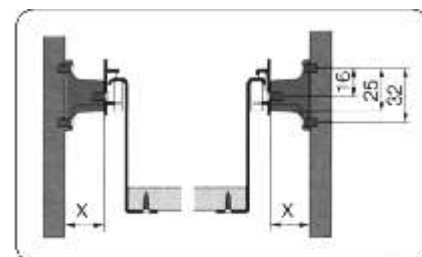

Accessories

Spacers for cabinets

Stock Code	Description	Unit
KA51162-S	Wire Basket 390Dx450Wx200H ICW 476 - White Epoxy Coated W/-Slide	Each
KA51166-S	Wire Basket 450Dx340Wx200H ICW 366 - White Epoxy Coated W/-Slide	Each
KA51168-S	Wire Basket 400Dx440Wx200H ICW 466 - White Epoxy Coated W/-Slide	Each
KA51170-S	Wire Basket 400Dx540Wx200H ICW 566 - White Epoxy Coated W/-Slide	Each
KA51172-S	Wire Basket 450Dx367Wx200H ICW 393 - White Epoxy Coated W/-Slide	Each
KA51174-S	Wire Basket 450Dx367Wx140H ICW 393 - White Epoxy Coated W/-Slide	Each
KA51176-S	Wire Basket 450Dx390Wx200H ICW 416 - White Epoxy Coated W/-Slide	Each
KA51178-S	Wire Basket 450Dx539Wx140H ICW 416 - White Epoxy Coated W/-Slide	Each

Mobel Baskets

Group 14
14.2

Fastening screws: 3.5mm diameter x 13mm
countersunk chipboard screws

Measurements: 1.1mm
25mm