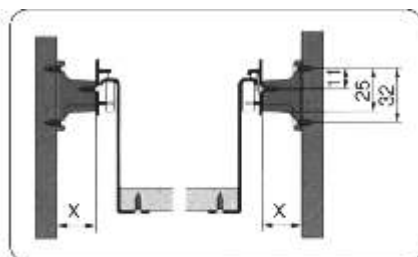

Contents:**GROUP 14 - 14.1 - Hanging Systems****14.2 - Mobil Baskets**

>Hanging Systems

	Stock Code KA50855 KA50860 KA50865	Description Hanging Rail - C.P. 19mm X 3.6m Hanging Rail - C.P. 25mm X 3.6m Hanging Rail - Stainless Steel 19mm X 4m	Unit Each Each Each	
		Stock Code KA50841	Description Oval Steel Tube Chrome 3100mm - 30 x 15mm	Unit Each
		Stock Code KA50830	Description End Flange - C.P. 19mm	Unit Each
	Stock Code KA50835	Description End Flange - C.P. 25mm	Unit Each	
	Stock Code KA50840	Description Oval End Flange	Unit Each	
	Stock Code KA50802 KA50805	Description Hanging Rail Pillar End - C.P. 19mm Hanging Rail Pillar End - C.P. 25mm	Unit Each Each	
	Stock Code KA50815 KA50820	Description Hanging Rail Pillar Centre - C.P. 19mm Hanging Rail Pillar Centre - C.P. 25mm	Unit Each Each	
	Stock Code KA50843	Description Oval Centre Support Chrome 75mm - 30 x 16mm	Unit Each	

Accessories

Spacers for cabinets

Stock Code	Description	Unit
KA51162-S	Wire Basket 390Dx450Wx200H ICW 476 - White Epoxy Coated W/-Slide	Each
KA51166-S	Wire Basket 450Dx340Wx200H ICW 366 - White Epoxy Coated W/-Slide	Each
KA51168-S	Wire Basket 400Dx440Wx200H ICW 466 - White Epoxy Coated W/-Slide	Each
KA51170-S	Wire Basket 400Dx540Wx200H ICW 566 - White Epoxy Coated W/-Slide	Each
KA51172-S	Wire Basket 450Dx367Wx200H ICW 393 - White Epoxy Coated W/-Slide	Each
KA51174-S	Wire Basket 450Dx367Wx140H ICW 393 - White Epoxy Coated W/-Slide	Each
KA51176-S	Wire Basket 450Dx390Wx200H ICW 416 - White Epoxy Coated W/-Slide	Each
KA51178-S	Wire Basket 450Dx539Wx140H ICW 416 - White Epoxy Coated W/-Slide	Each

Mobel Baskets

Group 14
14.2

Fastening screws: 3.5mm diameter x 13mm
countersunk chipboard screws

Measurements: 1.1mm
25mm