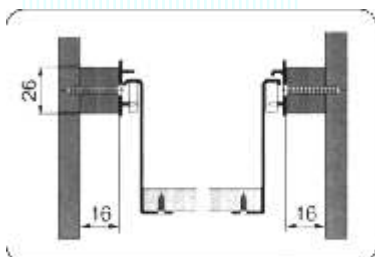

Contents:**GROUP 14 - 14.1 - Hanging Systems****14.2 - Mobil Baskets**

>Hanging Systems

	Stock Code KA50855 KA50860 KA50865	Description Hanging Rail - C.P. 19mm X 3.6m Hanging Rail - C.P. 25mm X 3.6m Hanging Rail - Stainless Steel 19mm X 4m	Unit Each Each Each	
		Stock Code KA50841	Description Oval Steel Tube Chrome 3100mm - 30 x 15mm	Unit Each
		Stock Code KA50830	Description End Flange - C.P. 19mm	Unit Each
	Stock Code KA50835	Description End Flange - C.P. 25mm	Unit Each	
	Stock Code KA50840	Description Oval End Flange	Unit Each	
	Stock Code KA50802 KA50805	Description Hanging Rail Pillar End - C.P. 19mm Hanging Rail Pillar End - C.P. 25mm	Unit Each Each	
	Stock Code KA50815 KA50820	Description Hanging Rail Pillar Centre - C.P. 19mm Hanging Rail Pillar Centre - C.P. 25mm	Unit Each Each	
	Stock Code KA50843	Description Oval Centre Support Chrome 75mm - 30 x 16mm	Unit Each	

Accessories

Spacers for cabinets

Stock Code	Description	Unit
KA51162-S	Wire Basket 390Dx450Wx200H ICW 476 - White Epoxy Coated W/-Slide	Each
KA51166-S	Wire Basket 450Dx340Wx200H ICW 366 - White Epoxy Coated W/-Slide	Each
KA51168-S	Wire Basket 400Dx440Wx200H ICW 466 - White Epoxy Coated W/-Slide	Each
KA51170-S	Wire Basket 400Dx540Wx200H ICW 566 - White Epoxy Coated W/-Slide	Each
KA51172-S	Wire Basket 450Dx367Wx200H ICW 393 - White Epoxy Coated W/-Slide	Each
KA51174-S	Wire Basket 450Dx367Wx140H ICW 393 - White Epoxy Coated W/-Slide	Each
KA51176-S	Wire Basket 450Dx390Wx200H ICW 416 - White Epoxy Coated W/-Slide	Each
KA51178-S	Wire Basket 450Dx539Wx140H ICW 416 - White Epoxy Coated W/-Slide	Each

Mobel Baskets

Group 14
14.2

Fastening screws: 3.5mm diameter x 13mm
countersunk chipboard screws

Measurements: 1.1mm
25mm