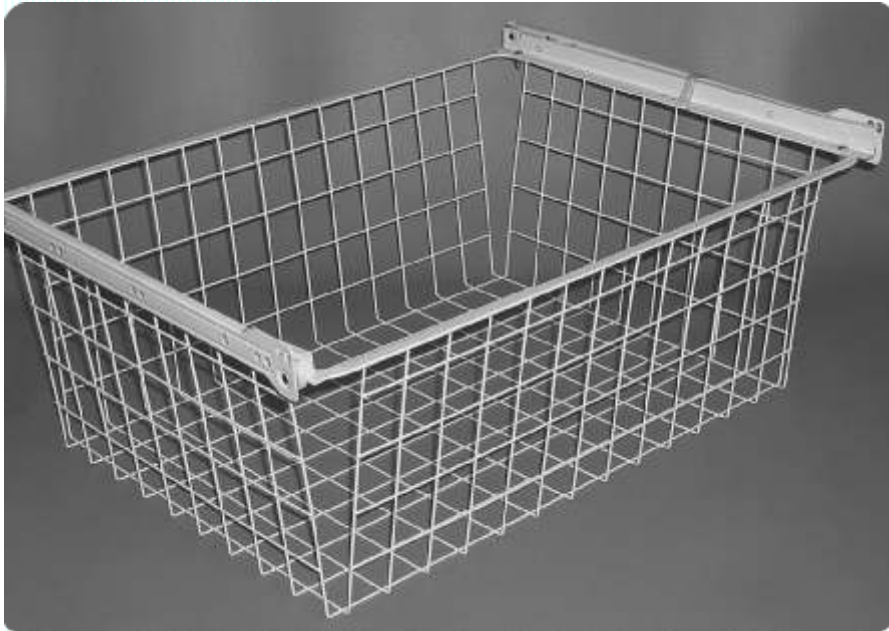

Contents:**GROUP 14 - 14.1 - Hanging Systems****14.2 - Mobil Baskets**

>Hanging Systems

	Stock Code KA50855 KA50860 KA50865	Description Hanging Rail - C.P. 19mm X 3.6m Hanging Rail - C.P. 25mm X 3.6m Hanging Rail - Stainless Steel 19mm X 4m	Unit Each Each Each	
		Stock Code KA50841	Description Oval Steel Tube Chrome 3100mm - 30 x 15mm	Unit Each
		Stock Code KA50830	Description End Flange - C.P. 19mm	Unit Each
	Stock Code KA50835	Description End Flange - C.P. 25mm	Unit Each	
	Stock Code KA50840	Description Oval End Flange	Unit Each	
	Stock Code KA50802 KA50805	Description Hanging Rail Pillar End - C.P. 19mm Hanging Rail Pillar End - C.P. 25mm	Unit Each Each	
	Stock Code KA50815 KA50820	Description Hanging Rail Pillar Centre - C.P. 19mm Hanging Rail Pillar Centre - C.P. 25mm	Unit Each Each	
	Stock Code KA50843	Description Oval Centre Support Chrome 75mm - 30 x 16mm	Unit Each	

Wire Basket Storage System

The versatile, multi-functional solution to all storage problems in furniture, wardrobes and kitchens

- Roller slides pre-fitted
- Self closing slides
- White epoxy finish
- Sturdy construction
- Each shelf holds 20kg across entire shelf