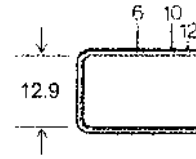

Stock Code	Description	Unit
Brad Nails "DA" Series Angle 15 Gauge		
FA20130	25mm Length DA13	1000
FA20132	32mm Length DA15	1000
FA20134	38mm Length DA17	1000
FA20136	45mm Length DA19	1000
FA20138	50mm Length DA21	1000

> Wall Fixings

Stock Code	Description	Unit
FA20030	Anchor Nylon BettaDrive 6 x 60mm	Each
FA20032	Anchor Nylon BettaDrive 6 x 70mm	Each

Stock Code	Description	Unit
FA21034	Wall-Mates Plasterboard 100 PK	Each

> Staples

Stock Code	Description	Unit
FA21036	Wire Staples "80 Series" 80/06	1000
FA21038	Wire Staples "80 Series" 80/08	1000
FA21040	Wire Staples "80 Series" 80/10	1000
FA21042	Wire Staples "80 Series" 80/12	1000
FA21044	Wire Staples "80 Series" 80/14	1000