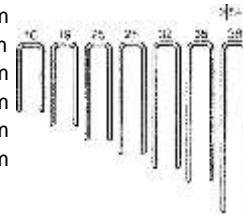

> Wall Fixings

Stock Code	Description	Unit
FA20030	Anchor Nylon BettaDrive 6 x 60mm	Each
FA20032	Anchor Nylon BettaDrive 6 x 70mm	Each

Stock Code	Description	Unit
FA21034	Wall-Mates Plasterboard 100 PK	Each

Wall Fixings

Group 6
6.3

> Staples

Stock Code	Description	Unit
FA21036	Wire Staples "80 Series" 80/06	1000
FA21038	Wire Staples "80 Series" 80/08	1000
FA21040	Wire Staples "80 Series" 80/10	1000
FA21042	Wire Staples "80 Series" 80/12	1000
FA21044	Wire Staples "80 Series" 80/14	1000

Stock Code	Description	Unit
FA21072	Wire Staple "90 Series" L10BAB 16mm	1000
FA21074	Wire Staple "90 Series" L11BAB 19mm	1000
FA21076	Wire Staple "90 Series" L13BAB 25mm	1000
FA21078	Wire Staple "90 Series" L14BAB 30mm	1000
FA21080	Wire Staple "90 Series" L15BAB 32mm	1000
FA21082	Wire Staple "90 Series" L17BAB 38mm	1000