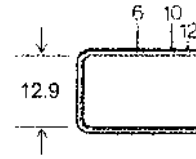

Stock Code	Description	Unit
FA21036	Wire Staples "80 Series" 80/06	1000
FA21038	Wire Staples "80 Series" 80/08	1000
FA21040	Wire Staples "80 Series" 80/10	1000
FA21042	Wire Staples "80 Series" 80/12	1000
FA21044	Wire Staples "80 Series" 80/14	1000