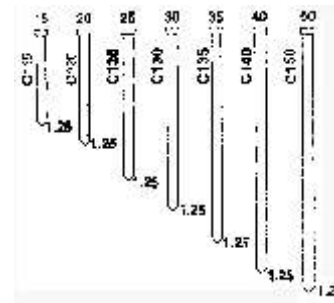

Stock Code	Description	Unit
Brad Nails "C1" Series 18 Gauge Box of 5,000		
FA20118	15mm Length C115	1000
FA20120	20mm Length C120	1000
FA20122	25mm Length C125	1000
FA20124	30mm Length C130	1000
FA20125	35mm Length C135	1000
FA20126	40mm Length C140	1000
FA20128	50mm Length C150	1000