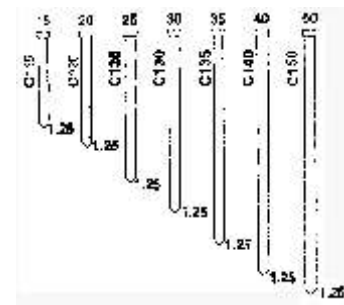

Stock Code	Description	Unit
Brad Nails "C1" Series 18 Gauge Box of 5,000		
FA20118	15mm Length C115	1000
FA20120	20mm Length C120	1000
FA20122	25mm Length C125	1000
FA20124	30mm Length C130	1000
FA20125	35mm Length C135	1000
FA20126	40mm Length C140	1000
FA20128	50mm Length C150	1000