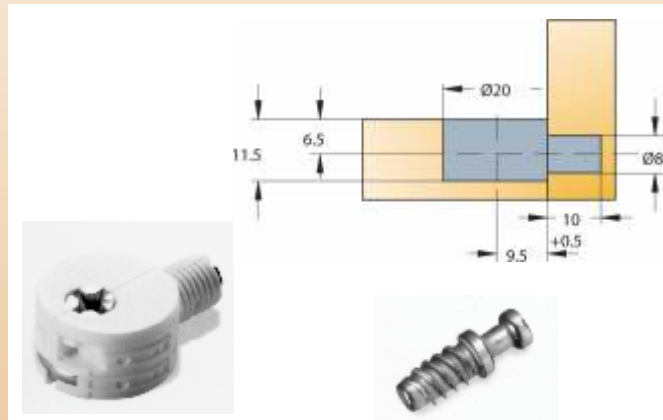

Contents:

GROUP 12 - 12.1 - Knock Down Fittings

> Knock Down Fittings

Stock Code	Description
T002077-877-001	KD20 Titus White Railfix

Unit
100

Stock Code	Description
T002150-835-001	KD20 Titus Black Anglebloc 9mm
T002150-877-001	KD20 Titus White Anglebloc 9mm

Unit
100
100

Stock Code	Description
T003118-823-001	KD3 Magnolia Full Depth Assembly
T003118-831-001	KD3 Dark Brown Full Depth Assembly
T003118-835-001	KD3 Black Full Depth Assembly
T003118-877-001	KD3 White Full Depth Assembly
T003118-882-001	KD3 Grey Full Depth Assembly

Unit
100
100
100
100

Stock Code	Description
T003168-883-001	KD3 31/7mm Steel Screw Dowel

Unit
100
100

> Knock Down Fittings

	Stock Code	Description	Diagram	Unit
	T003181-881-001	KD3 NO.11 Sems Screw		100 100
X, Y - depends on board thickness				
	T005644-885-300	KD5 Supercam 2000 15x12.5mm Pozi Drive		100
	T005654-885-001	KD5 Supercam 2000 15x12.5mm Phillips Drive		100
	T005656-885-001	KD5 Supercam 2000 15x13.5mm		100
	T001026-823-001	KD5 Magnolia Universal Cover		100
	T001026-831-001	KD5 Dk Brown Universal Cover		100
	T001026-835-001	KD5 Black Universal Cover		100
	T001026-877-001	KD5 White Universal Cover		100
	T001026-882-001	KD5 Grey Universal Cover		100
	T005534-885-300	KD5 34/7mm Zinc Klix Dowel		100 100
	T005544-885-300	KD5 24/6mm Zinc Klix Dowel		
	T005570-882-001	KD5 24X10mm Quickfit Dowel		100

Stock Code	Description	Unit
T006406-885-001	KD6 Screw-In Dowel 11mm x 5mm Euro Thread	100

Stock Code	Description	Unit
T006408-880-001	KD6 Quickfit-Expando 6 Dowel 5mm x 12mm	100
T006408-835-001	KD6 Quickfit-Expando 6 Dowel 8mm P2F Thru	100