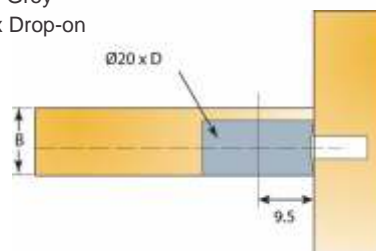

Knock Down Fittings

Group 12
12.1

> Knock Down Fittings

Stock Code	Description	Unit
T005441-880-001	KD5 Quickfit Dowel TL 24x8mm	100
T005674-880-001	KD5 Quickfit Dowel TL 34x8mm	100

Stock Code	Description	Unit
T006383-823-001	KD6 Quickfit-Kn-In 6 Magnolia 15mm/16mm Camfix Drop-on	100
T006383-831-001	KD6 Quickfit-Kn-In 6 Dark Brown 15mm/16mm Camfix Drop-on	100
T006383-835-001	KD6 Quickfit-Kn-In 6 Black 15mm/16mm Camfix Drop-on	100
T006383-877-001	KKD6 Quickfit-Kn-In 6 White 15mm/16mm Camfix Drop-on	100
T006383-882-001	KD6 Quickfit-Kn-In 6 Grey 15mm/16mm Camfix Drop-on	100