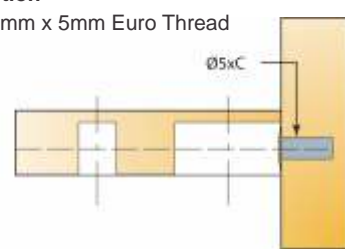

Stock Code	Description	Unit
T006406-885-001	KD6 Screw-In Dowel 11mm x 5mm Euro Thread	100