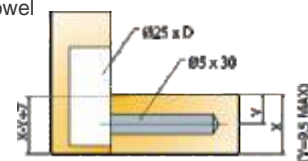

Unit
100
100
100
100
100

Stock Code	Description
T003150-823-001	KD3 Magnolia 1/2 Moon Cap
T003150-831-001	KD3 Dark Brown 1/2 Moon Cap
T003150-835-001	KD3 Black 1/2 Moon Cap
T003150-877-001	KD3 White 1/2 Moon Cap

Unit
100
100
100
100

Stock Code	Description
T003168-883-001	KD3 31/7mm Steel Screw Dowel

Unit
100
100

> Knock Down Fittings

	Stock Code	Description	Diagram	Unit
	T003181-881-001	KD3 NO.11 Sems Screw		100 100
X, Y - depends on board thickness				
	T005644-885-300	KD5 Supercam 2000 15x12.5mm Pozi Drive		100
	T005654-885-001	KD5 Supercam 2000 15x12.5mm Phillips Drive		100
	T005656-885-001	KD5 Supercam 2000 15x13.5mm		100
	T001026-823-001	KD5 Magnolia Universal Cover		100
	T001026-831-001	KD5 Dk Brown Universal Cover		100
	T001026-835-001	KD5 Black Universal Cover		100
	T001026-877-001	KD5 White Universal Cover		100
	T001026-882-001	KD5 Grey Universal Cover		100
	T005534-885-300	KD5 34/7mm Zinc Klix Dowel		100 100
	T005544-885-300	KD5 24/6mm Zinc Klix Dowel		
	T005570-882-001	KD5 24X10mm Quickfit Dowel		100