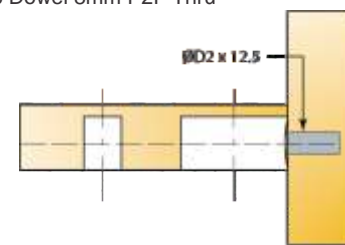

Stock Code	Description	Unit
T006408-880-001	KD6 Quickfit-Expando 6 Dowel 5mm x 12mm	100
T006408-835-001	KD6 Quickfit-Expando 6 Dowel 8mm P2F Thru	100