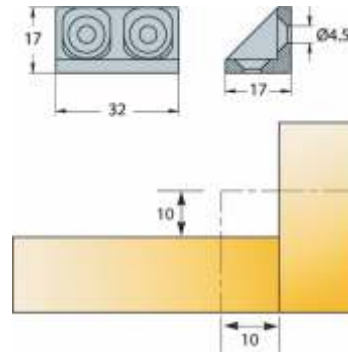

Contents:

GROUP 12 - 12.1 - Knock Down Fittings

> Knock Down Fittings

Stock Code	Description
T002077-877-001	KD20 Titus White Railfix

Unit
100

Stock Code	Description
T002150-835-001	KD20 Titus Black Anglebloc 9mm
T002150-877-001	KD20 Titus White Anglebloc 9mm

Unit
100
100

Stock Code	Description
T003118-823-001	KD3 Magnolia Full Depth Assembly
T003118-831-001	KD3 Dark Brown Full Depth Assembly
T003118-835-001	KD3 Black Full Depth Assembly
T003118-877-001	KD3 White Full Depth Assembly
T003118-882-001	KD3 Grey Full Depth Assembly

Unit
100
100
100
100

Stock Code	Description
T003168-883-001	KD3 31/7mm Steel Screw Dowel

Unit
100
100

> Knock Down Fittings

	Stock Code	Description	Diagram	Unit
	T003181-881-001	KD3 NO.11 Sems Screw		100 100
X, Y - depends on board thickness				
	T005644-885-300	KD5 Supercam 2000 15x12.5mm Pozi Drive		100
	T005654-885-001	KD5 Supercam 2000 15x12.5mm Phillips Drive		100
	T005656-885-001	KD5 Supercam 2000 15x13.5mm		100
	T001026-823-001	KD5 Magnolia Universal Cover		100
	T001026-831-001	KD5 Dk Brown Universal Cover		100
	T001026-835-001	KD5 Black Universal Cover		100
	T001026-877-001	KD5 White Universal Cover		100
	T001026-882-001	KD5 Grey Universal Cover		100
	T005534-885-300	KD5 34/7mm Zinc Klix Dowel		100 100
	T005544-885-300	KD5 24/6mm Zinc Klix Dowel		
	T005570-882-001	KD5 24X10mm Quickfit Dowel		100