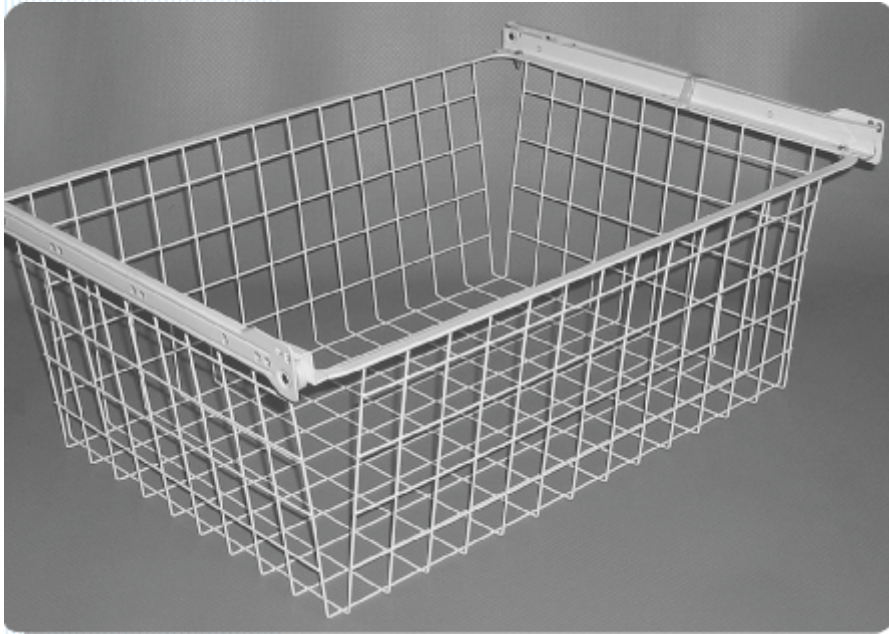

**Contents:****GROUP 14 - 14.1 - Hanging Systems****14.2 - Mobel Baskets**

> Hanging Systems

	Stock Code	Description	Unit
	KA50855	Hanging Rail - C.P. 19mm X 3.1m	Each
	KA50860	Hanging Rail - C.P. 25mm X 3.1m	Each
	KA50865	Hanging Rail - Stainless Steel 19mm X 4m	Each

	Stock Code	Description	Unit
	KA50841	Oval Steel Tube Chrome 3100mm - 30 x 15mm	Each

	Stock Code	Description	Unit
	KA50830	End Flange - C.P. 19mm	Each

	Stock Code	Description	Unit
	KA50835	End Flange - C.P. 25mm	Each

	Stock Code	Description	Unit
	KA50840	Oval End Flange	Each

	Stock Code	Description	Unit
	KA50802	Hanging Rail Pillar End - C.P. 19mm	Each
	KA50805	Hanging Rail Pillar End - C.P. 25mm	Each

	Stock Code	Description	Unit
	KA50815	Hanging Rail Pillar Centre - C.P. 19mm	Each
	KA50820	Hanging Rail Pillar Centre - C.P. 25mm	Each

	Stock Code	Description	Unit
	KA50843	Oval Centre Support Chrome 75mm - 30 x 16mm	Each

**Wire Basket Storage System**

The versatile, multi-functional solution to all storage problems in furniture, wardrobes and kitchens