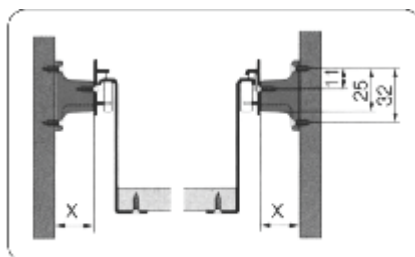

	Stock Code	Description	Unit
	KA50843	Oval Centre Support Chrome 75mm - 30 x 16mm	Each

**Wire Basket Storage System**

The versatile, multi-functional solution to all storage problems in furniture, wardrobes and kitchens

- Roller slides pre-fitted
- Self closing slides
- White epoxy finish
- Sturdy construction
- Each shelf holds 20kg across entire shelf

**Accessories**

Spacers for cabinets

Stock Code	Description	Unit
KA51162-S	Wire Basket 390Dx450Wx200H ICW 476 - White Epoxy Coated W/-Slide	Each
KA51166-S	Wire Basket 450Dx340Wx200H ICW 366 - White Epoxy Coated W/-Slide	Each
KA51168-S	Wire Basket 400Dx440Wx200H ICW 466 - White Epoxy Coated W/-Slide	Each
KA51170-S	Wire Basket 400Dx540Wx200H ICW 566 - White Epoxy Coated W/-Slide	Each
KA51172-S	Wire Basket 450Dx367Wx200H ICW 393 - White Epoxy Coated W/-Slide	Each
KA51174-S	Wire Basket 450Dx367Wx140H ICW 393 - White Epoxy Coated W/-Slide	Each
KA51176-S	Wire Basket 450Dx390Wx200H ICW 416 - White Epoxy Coated W/-Slide	Each
KA51178-S	Wire Basket 450Dx390Wx140H ICW 416 - White Epoxy Coated W/-Slide	Each

Mobel Baskets

Group 14  
14.2

Fastening screws: 3.5mm diameter x 13mm  
countersunk chipboard screws

Measurement: 11mm  
25mm