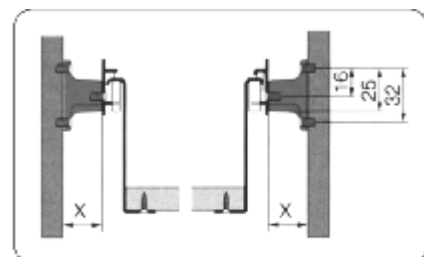

	Stock Code	Description	Unit
	KA50843	Oval Centre Support Chrome 75mm - 30 x 16mm	Each

**Wire Basket Storage System**

The versatile, multi-functional solution to all storage problems in furniture, wardrobes and kitchens

- Roller slides pre-fitted
- Self closing slides
- White epoxy finish
- Sturdy construction
- Each shelf holds 20kg across entire shelf

**Accessories**

Spacers for cabinets

Stock Code	Description	Unit
KA51162-S	Wire Basket 390Dx450Wx200H ICW 476 - White Epoxy Coated W/-Slide	Each
KA51166-S	Wire Basket 450Dx340Wx200H ICW 366 - White Epoxy Coated W/-Slide	Each
KA51168-S	Wire Basket 400Dx440Wx200H ICW 466 - White Epoxy Coated W/-Slide	Each
KA51170-S	Wire Basket 400Dx540Wx200H ICW 566 - White Epoxy Coated W/-Slide	Each
KA51172-S	Wire Basket 450Dx367Wx200H ICW 393 - White Epoxy Coated W/-Slide	Each
KA51174-S	Wire Basket 450Dx367Wx140H ICW 393 - White Epoxy Coated W/-Slide	Each
KA51176-S	Wire Basket 450Dx390Wx200H ICW 416 - White Epoxy Coated W/-Slide	Each
KA51178-S	Wire Basket 450Dx390Wx140H ICW 416 - White Epoxy Coated W/-Slide	Each

Mobel Baskets

Group 14  
14.2

Fastening screws: 3.5mm diameter x 13mm  
countersunk chipboard screws

Measurement: 11mm  
25mm