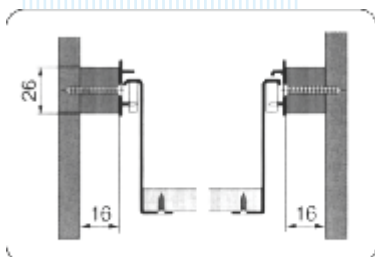

	Stock Code	Description	Unit
	KA50840	Oval End Flange	Each

	Stock Code	Description	Unit
	KA50802	Hanging Rail Pillar End - C.P. 19mm	Each
	KA50805	Hanging Rail Pillar End - C.P. 25mm	Each

	Stock Code	Description	Unit
	KA50815	Hanging Rail Pillar Centre - C.P. 19mm	Each
	KA50820	Hanging Rail Pillar Centre - C.P. 25mm	Each

	Stock Code	Description	Unit
	KA50843	Oval Centre Support Chrome 75mm - 30 x 16mm	Each

**Wire Basket Storage System**

The versatile, multi-functional solution to all storage problems in furniture, wardrobes and kitchens

- Roller slides pre-fitted
- Self closing slides
- White epoxy finish
- Sturdy construction
- Each shelf holds 20kg across entire shelf

**Accessories**

Spacers for cabinets

Stock Code	Description	Unit
KA51162-S	Wire Basket 390Dx450Wx200H ICW 476 - White Epoxy Coated W/-Slide	Each
KA51166-S	Wire Basket 450Dx340Wx200H ICW 366 - White Epoxy Coated W/-Slide	Each
KA51168-S	Wire Basket 400Dx440Wx200H ICW 466 - White Epoxy Coated W/-Slide	Each
KA51170-S	Wire Basket 400Dx540Wx200H ICW 566 - White Epoxy Coated W/-Slide	Each
KA51172-S	Wire Basket 450Dx367Wx200H ICW 393 - White Epoxy Coated W/-Slide	Each
KA51174-S	Wire Basket 450Dx367Wx140H ICW 393 - White Epoxy Coated W/-Slide	Each
KA51176-S	Wire Basket 450Dx390Wx200H ICW 416 - White Epoxy Coated W/-Slide	Each
KA51178-S	Wire Basket 450Dx390Wx140H ICW 416 - White Epoxy Coated W/-Slide	Each

Mobel Baskets

Group 14  
14.2

Fastening screws: 3.5mm diameter x 13mm  
countersunk chipboard screws

Measurement: 11mm  
25mm