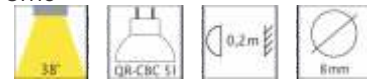

E523 335 02 polished chrome
E523 335 22 satin nickel

5 way terminal block
- for connection of max. 6 lights
- 155 mm lead

E522 090 02 white