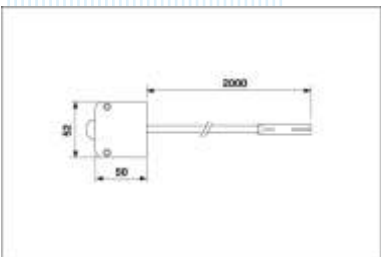

Supply lead/6-way terminal block
+ 1 coded outlet
240V 2.5A

- for connection of max. 6 lights/1 switch
- with Australian plug and 6-way terminal block and 1 coded outlet for switch
- 3000mm

E531 414 08 - White