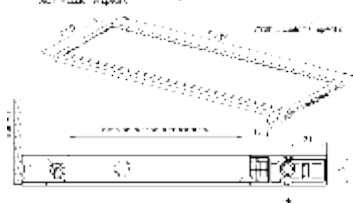

>Accessories