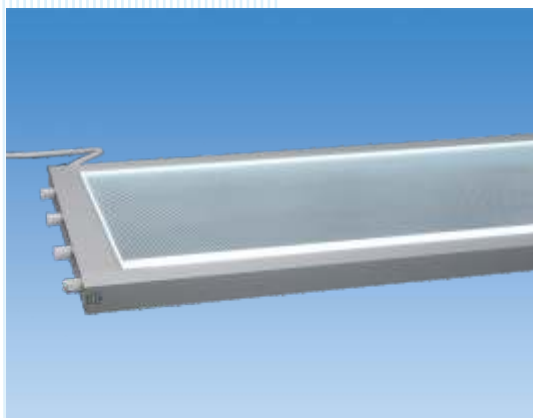

- E526 050 01 white
E526 050 63 aluminium look

Dimensions of installation
13W - L 320; W 78; H 26mm

Lead to suit	
E520 950 01	no plug
E521 329 01	with plug

- Lighted glass-shelf box 230V 50/60Hz 13W
- anodised aluminium profile with frosted glass shelves
 - upward and downward light effect
 - switch
 - integrated electronic ballast
 - easy level adjustment by means of hand nuts
 - supply lead with mini connector system
 - protection class II
 - max. load 10kg

E531 755 01 stainless steel look
E531 755 66 aluminium

Dimensions of installation
13W L 900; W 202; H 50mm

- Lighted glass-shelf box 230V 50/60Hz 13W
- anodised aluminium profile with frosted glass shelves
 - upward and downward light effect
 - switch
 - integrated electronic ballast
 - easy level adjustment by means of hand nuts
 - supply lead with mini connector system
 - protection class II
 - max. load 10kg

E531 728 01 stainless steel look
E531 728 66 aluminium

Dimensions of installation
13W L 600; W 202; H 50mm

Group 4
4.2

LD 6000 LB Series

- Recessed light shelf 230V 50/60Hz
- dotted white glass
 - fluorescent tube T2/T7 \varnothing 7 mm, 4000° K
 - integrated electronic ballast
 - 16 mm profile
 - for 16 to 19 mm side panels, width/depth customised
 - approx. 300 mm supply lead with mini plug