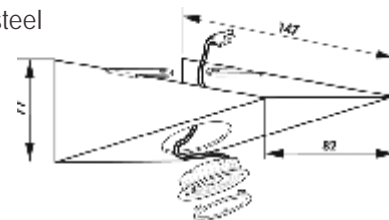

ECO light 12V/20W
 - clear glass diffuser
 - 2000mm lead with plug
 - push-fit installation

- E561 014 01 white
- E561 014 02 polished chrome
- E561 014 04 black
- E561 014 22 satin nickel

Dimensions of installation
 Ø 55mm
 D 16mm

Light housing triangle S/steel
 - decorative element: stainless steel
 - screw installation

- E531 199 01 stainless steel

Dimensions of installation
 L 122mm
 W 130mm
 H 40mm

Suitable with ECO lights

Light housing rectangle S/steel
 - decorative element: stainless steel
 - screw installation

- E531 209 22 stainless steel

Dimensions of installation
 L 147mm
 W 82mm
 H 77mm

Suitable with ECO lights

Surface ring
 - height of cover ring 22 mm
 - Ø 68 mm

- E525 820 02 polished chrome
- E525 820 22 satin nickel