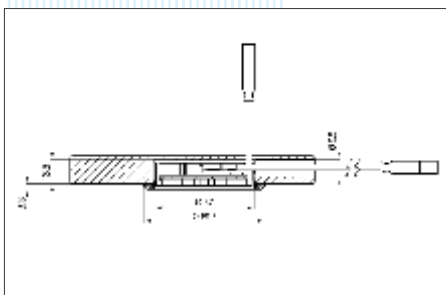

- 1,8W
- 35 diodes
- dim. of inst.: ø 58mm

E529 859 02 - Chrome
E529 859 22 - Satin Nickel