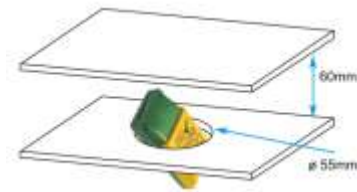

Possum transformer
240V/12V/35-60VA

ETED-60A

Possum transformer
240V/12V/35-105VA

ETED-105A

- more powerful
- leading edge technology