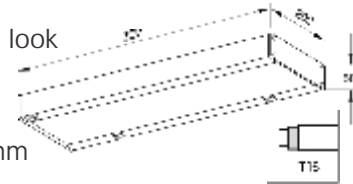

- E531 209 22 stainless steel

Dimensions of installation
 L 147mm
 W 82mm
 H 77mm

Suitable with ECO lights

Surface ring
 - height of cover ring 22 mm
 - Ø 68 mm

- E525 820 02 polished chrome
- E525 820 22 satin nickel

- E526 050 01 white
E526 050 63 aluminium look

Dimensions of installation
13W - L 320; W 78; H 26mm

Lead to suit	
E520 950 01	no plug
E521 329 01	with plug

- Lighted glass-shelf box 230V 50/60Hz 13W
- anodised aluminium profile with frosted glass shelves
 - upward and downward light effect
 - switch
 - integrated electronic ballast
 - easy level adjustment by means of hand nuts
 - supply lead with mini connector system
 - protection class II
 - max. load 10kg

E531 755 01 stainless steel look
E531 755 66 aluminium

Dimensions of installation
13W L 900; W 202; H 50mm

- Lighted glass-shelf box 230V 50/60Hz 13W
- anodised aluminium profile with frosted glass shelves
 - upward and downward light effect
 - switch
 - integrated electronic ballast
 - easy level adjustment by means of hand nuts
 - supply lead with mini connector system
 - protection class II
 - max. load 10kg