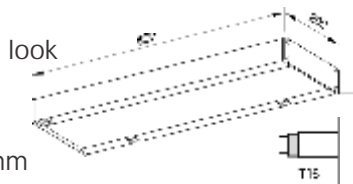

E531 755 01 stainless steel look
E531 755 66 aluminium

Dimensions of installation
13W L 900; W 202; H 50mm

- Lighted glass-shelf box 230V 50/60Hz 13W
- anodised aluminium profile with frosted glass shelves
 - upward and downward light effect
 - switch
 - integrated electronic ballast
 - easy level adjustment by means of hand nuts
 - supply lead with mini connector system
 - protection class II
 - max. load 10kg

E531 728 01 stainless steel look
E531 728 66 aluminium

Dimensions of installation
13W L 600; W 202; H 50mm

Group 4
4.2

LD 6000 LB Series

- Recessed light shelf 230V 50/60Hz
- dotted white glass
 - fluorescent tube T2/T7 \varnothing 7 mm, 4000° K
 - integrated electronic ballast
 - 16 mm profile
 - for 16 to 19 mm side panels, width/depth customised
 - approx. 300 mm supply lead with mini plug