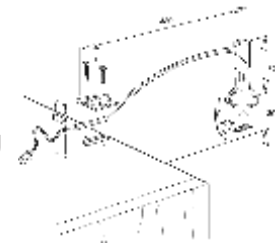

Cornice light 12V/20W
- tube $\varnothing$ 8 mm
- dichroic reflector bulb
- light head 180° rotatable
- 90° swivelling
- 200 mm connecting lead with plug
- screw installation