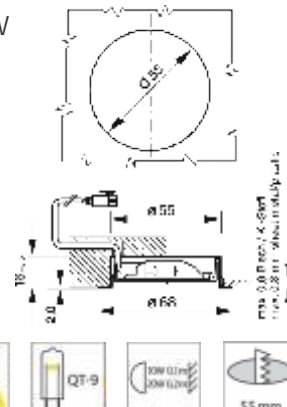

ECO light 12V/10W
 - opal glass diffuser
 - 2000mm lead with plug
 - push-fit installation

- E561 054 01 white
- E561 054 02 polished chrome
- E561 054 04 black
- E561 054 22 satin nickel

Dimensions of installation
 Ø 55mm
 D 16mm

ECO light 12V/20W
 - clear glass diffuser
 - 2000mm lead with plug
 - push-fit installation

- E561 014 01 white
- E561 014 02 polished chrome
- E561 014 04 black
- E561 014 22 satin nickel

Dimensions of installation
 Ø 55mm
 D 16mm

Light housing triangle S/steel
 - decorative element: stainless steel
 - screw installation

- E531 199 01 stainless steel

Dimensions of installation
 L 122mm
 W 130mm
 H 40mm

Suitable with ECO lights

Light housing rectangle S/steel
 - decorative element: stainless steel
 - screw installation

- E531 209 22 stainless steel

Dimensions of installation
 L 147mm
 W 82mm
 H 77mm

Suitable with ECO lights

Surface ring
 - height of cover ring 22 mm
 - Ø 68 mm

- E525 820 02 polished chrome
- E525 820 22 satin nickel