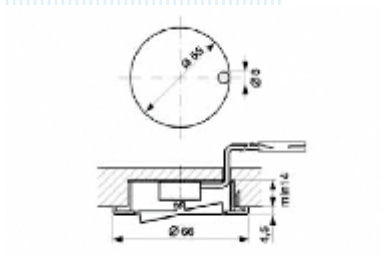

Door Switch
240V 2.5A

- Open when switch is activated
- 2000mm lead with coded mini male plug for supply lead/
- 6 - way terminal block + 1 coded outlet (E531 414 08)

E525 701 12 - White