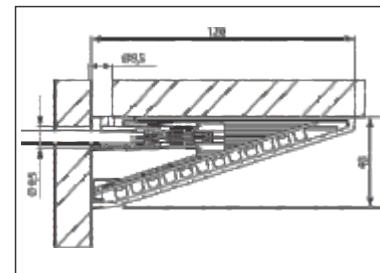

LD 7002
Mounted LED Light

- 240V 50/60Hz 3.5W
- 78 light emitting diodes
- transparent plastic housing
- 2000mm lead with plug
- 7-way distributor block
- Integrated main switch
- screw installation
- protection class II

Available light colours:
cool white 4.000K

E524 561 01