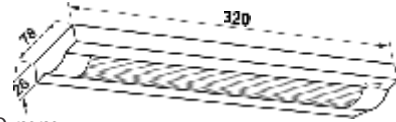

1. E532 060 25 white

Dimensions of installation
13W - L 578; W 78; H 10 mm

Lead to suit	
E520 950 01	no plug
E521 329 01	with plug