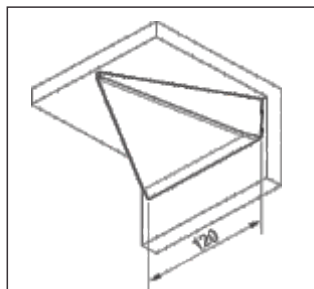

Available light colours:
cool white 4.000K

E529 787 01

LD 7002
Mounted LED Light

- 240V 50/60Hz 3.5W
- 78 light emitting diodes
- transparent plastic housing
- 2000mm lead with plug
- 7-way distributor block
- Integrated main switch
- screw installation
- protection class II