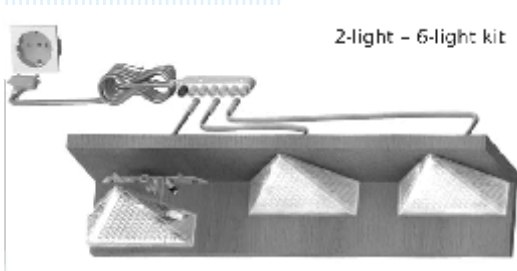

> Elektra LED Lighting Range

2-light - 6-light kit

Build your own light kit including integrated main switch.

- 2- to 6-light kit with main switch
- incl. 3000mm supply lead with Australian plug and 6-way terminal block (lights) + 1 coded outlet (main switch).

Just order 1 x E524 561 01 and 1, 2, 3, 4, or 5 x E529 787 01