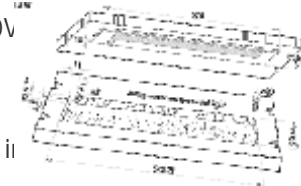

1. E526 050 01 white
   E526 050 63 aluminium look

Dimensions of installation
13W - L 320; W 78; H 26mm

Lead to suit	
E520 950 01	no plug
E521 329 01	with plug