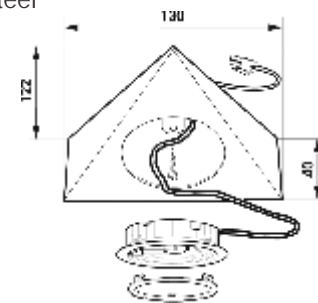

ECO light 12V/10W
 - opal glass diffuser
 - 2000mm lead with plug
 - push-fit installation

- E561 054 01 white
- E561 054 02 polished chrome
- E561 054 04 black
- E561 054 22 satin nickel

Dimensions of installation
 Ø 55mm
 D 16mm

ECO light 12V/20W
 - clear glass diffuser
 - 2000mm lead with plug
 - push-fit installation

- E561 014 01 white
- E561 014 02 polished chrome
- E561 014 04 black
- E561 014 22 satin nickel

Dimensions of installation
 Ø 55mm
 D 16mm

Light housing triangle S/steel
 - decorative element: stainless steel
 - screw installation

- E531 199 01 stainless steel

Dimensions of installation
 L 122mm
 W 130mm
 H 40mm

Suitable with ECO lights

Light housing rectangle S/steel
 - decorative element: stainless steel
 - screw installation

- E531 209 22 stainless steel

Dimensions of installation
 L 147mm
 W 82mm
 H 77mm

Suitable with ECO lights

Surface ring
 - height of cover ring 22 mm
 - Ø 68 mm

- E525 820 02 polished chrome
- E525 820 22 satin nickel