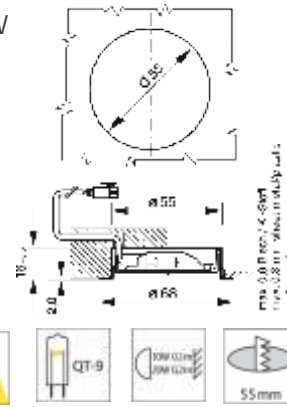

Strip Lighting Pure White 5mtr with 3M
double sided tape

E3528-4800

Connector for Strip Light

E3528-CON

Power Plug for Strip Light 0.5A
E3528-12V-0.5

Power Plug for Strip Light 2.0A
E3528-12V-2.0

The recessed lights below show the various colours available. Original colours may vary from the photo due to the printing process.

ECO light 12V/10W
 - opal glass diffuser
 - 2000mm lead with plug
 - push-fit installation

- E561 054 01 white
- E561 054 02 polished chrome
- E561 054 04 black
- E561 054 22 satin nickel

Dimensions of installation
 Ø 55mm
 D 16mm

ECO light 12V/20W
 - clear glass diffuser
 - 2000mm lead with plug
 - push-fit installation

- E561 014 01 white
- E561 014 02 polished chrome
- E561 014 04 black
- E561 014 22 satin nickel

Dimensions of installation
 Ø 55mm
 D 16mm

- E531 209 22 stainless steel

Dimensions of installation
 L 147mm
 W 82mm
 H 77mm

Suitable with ECO lights

Surface ring
 - height of cover ring 22 mm
 - Ø 68 mm

- E525 820 02 polished chrome
- E525 820 22 satin nickel