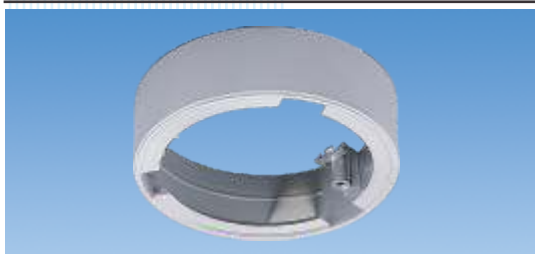

ECO light 12V/10W
 - opal glass diffuser
 - 2000mm lead with plug
 - push-fit installation

- E561 054 01 white
- E561 054 02 polished chrome
- E561 054 04 black
- E561 054 22 satin nickel

Dimensions of installation
 Ø 55mm
 D 16mm

ECO light 12V/20W
 - clear glass diffuser
 - 2000mm lead with plug
 - push-fit installation

- E561 014 01 white
- E561 014 02 polished chrome
- E561 014 04 black
- E561 014 22 satin nickel

Dimensions of installation
 Ø 55mm
 D 16mm

Light housing triangle S/steel
 - decorative element: stainless steel
 - screw installation

- E531 199 01 stainless steel

Dimensions of installation
 L 122mm
 W 130mm
 H 40mm

Suitable with ECO lights

Light housing rectangle S/steel
 - decorative element: stainless steel
 - screw installation

- E531 209 22 stainless steel

Dimensions of installation
 L 147mm
 W 82mm
 H 77mm

Suitable with ECO lights

Surface ring
 - height of cover ring 22 mm
 - Ø 68 mm

- E525 820 02 polished chrome
- E525 820 22 satin nickel