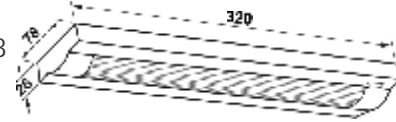

Possum transformer
 240V/12V/35-60VA

ETED-60A

Possum transformer
 240V/12V/35-105VA

ETED-105A

- more powerful
 - leading edge technology

- Surface mounted light 230V 50/60Hz 8W
- 2 integrated electronic ballast
 - switch
 - prismatic cover
 - max. 10 lights can be connected in a row
 - light colour: cool white
 - protection class II
 - connector system C7/C8