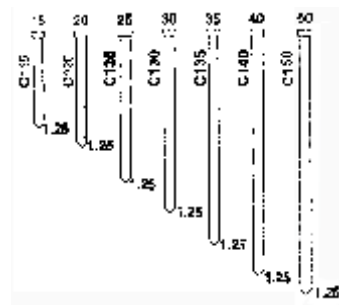

Stock Code	Description	Unit
Brad Nails "C1" Series 18 Gauge Box of 5,000		
FA20118	15mm Length C115	1000
FA20120	20mm Length C120	1000
FA20122	25mm Length C125	1000
FA20124	30mm Length C130	1000
FA20125	35mm Length C135	1000
FA20126	40mm Length C140	1000
FA20128	50mm Length C150	1000