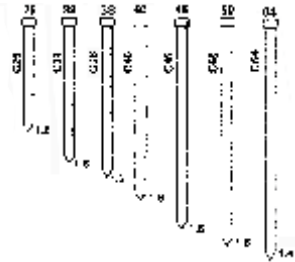

Stock Code	Description	Unit
Brad Nails "C" Series 16 Gauge Box of 5,000		
FA20100	25mm Length C25	1000
FA20102	30mm Length C30	1000
FA20104	32mm Length C32	1000
FA20106	35mm Length C35	1000
FA20108	38mm Length C38	1000
FA20110	40mm Length C40	1000
FA20112	45mm Length C45	1000
FA20114	50mm Length C50	1000
FA20115	64mm Length C64	1000