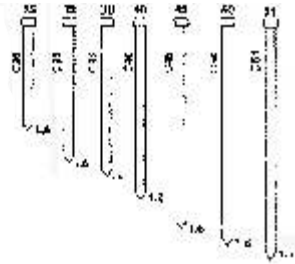

> Screw Fixings

Stock Code	Description	Unit
FA21121	Fastcap 14mm Finished MDF	Card
FA21122	Fastcap 14mm Beech	Card
FA21123	Fastcap 14mm Antique White	Card
FA21124	Fastcap 14mm Almond	Card
FA21126	Fastcap 14mm Black	Card
FA21128	Fastcap 14mm Fog Grey	Card
FA21130	Fastcap 14mm Folkstone Grey	Card
FA21158	Fastcap 14mm White	Card

Stock Code	Description	Unit
FA20010	Fastcap 25mm White,	Card
FA20011	Fastcap 25mm Black,	Card
FA20012	Fastcap 25mm Antique White	Card
FA20014	Fastcap 25mm Folkstone Grey	Card

Stock Code	Description	Unit
FA21165	Fastcap Rafix White,	Card

> Brad Nails

Stock Code	Description	Unit
	Brad Nails "C" Series 16 Gauge	1000
FA20100	25mm Length C25	1000
FA20104	32mm Length C32	1000
FA20108	38mm Length C38	1000
FA20110	40mm Length C40	1000
FA20112	45mm Length C45	1000
FA20114	50mm Length C50	1000
FA20115	62mm Length C64	1000