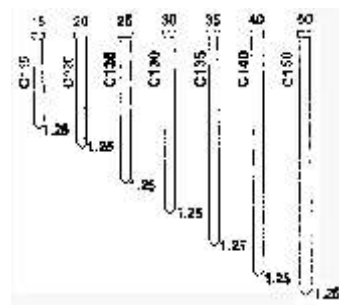

Stock Code	Description	Unit
	Brad Nails "C1" Series 18 Gauge	1000
FA20118	15mm Length C115	1000
FA20120	20mm Length C120	1000
FA20122	25mm Length C125	1000
FA20124	30mm Length C130	1000
FA20125	35mm Length C135	1000
FA20126	40mm Length C140	1000
FA20128	50mm Length C150	1000