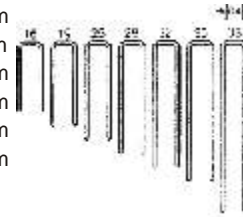

Stock Code	Description	Unit
	Brad Nails "DA" Series Angle 15 Gauge Box of 3,000	
FA20130	25mm Length DA13	Each
FA20132	32mm Length DA15	Each
FA20134	38mm Length DA17	Each
FA20136	45mm Length DA19	Each
FA20138	50mm Length DA21	Each

> Wall Fixings

Stock Code	Description	Unit
FA20030	Anchor Nylon BettaDrive 6 x 55mm	Each
FA20032	Anchor Nylon BettaDrive 6 x 70mm	Each

Stock Code	Description	Unit
FA21034	Wall-Mates Plasterboard 100 PK	Each

> Staples

Stock Code	Description	Unit
FA21036	Wire Staples "80 Series" 80/06	1000
FA21038	Wire Staples "80 Series" 80/08	1000
FA21040	Wire Staples "80 Series" 80/10	1000
FA21042	Wire Staples "80 Series" 80/12	1000
FA21044	Wire Staples "80 Series" 80/14	1000

Stock Code	Description	Unit
FA21072	Wire Staple "90 Series" L10BAB 16mm	1000
FA21074	Wire Staple "90 Series" L11BAB 19mm	1000
FA21076	Wire Staple "90 Series" L13BAB 25mm	1000
FA21078	Wire Staple "90 Series" L14BAB 28mm	1000
FA21080	Wire Staple "90 Series" L15BAB 32mm	1000
FA21082	Wire Staple "90 Series" L17BAB 38mm	1000