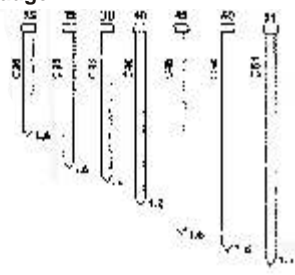

Stock Code	Description	Unit
	Brad Nails "C" Series 16 Gauge	1000
FA20100	25mm Length C25	1000
FA20104	32mm Length C32	1000
FA20108	38mm Length C38	1000
FA20110	40mm Length C40	1000
FA20112	45mm Length C45	1000
FA20114	50mm Length C50	1000
FA20115	62mm Length C64	1000