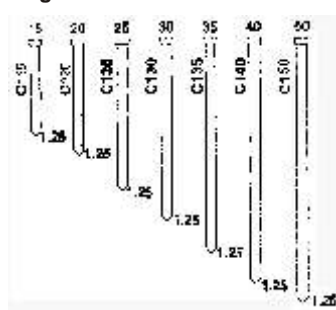

Screw Fixings

Group 6
6.1

> Brad Nails

Stock Code	Description	Unit
	Brad Nails "C" Series 16 Gauge	1000
FA20100	25mm Length C25	1000
FA20104	32mm Length C32	1000
FA20108	38mm Length C38	1000
FA20110	40mm Length C40	1000
FA20112	45mm Length C45	1000
FA20114	50mm Length C50	1000
FA20115	62mm Length C64	1000

Stock Code	Description	Unit
	Brad Nails "C1" Series 18 Gauge	1000
FA20118	15mm Length C115	1000
FA20120	20mm Length C120	1000
FA20122	25mm Length C125	1000
FA20124	30mm Length C130	1000
FA20125	35mm Length C135	1000
FA20126	40mm Length C140	1000
FA20128	50mm Length C150	1000