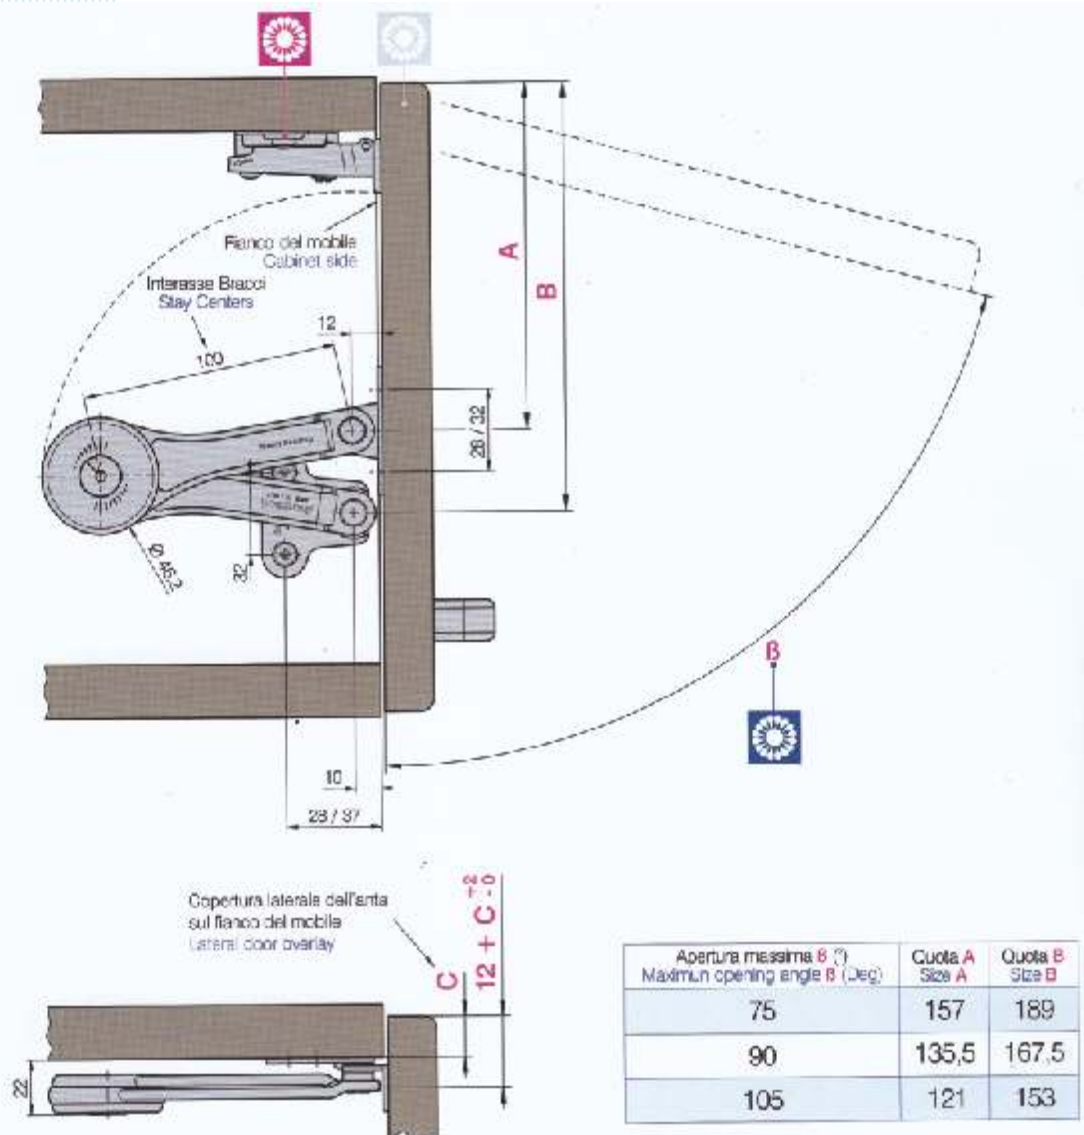

>Ferrari Lift Mechanisms

Stock Code
KLEIGCOOK276

Description
Klok Flap Stay Wooden Door

Unit
Each