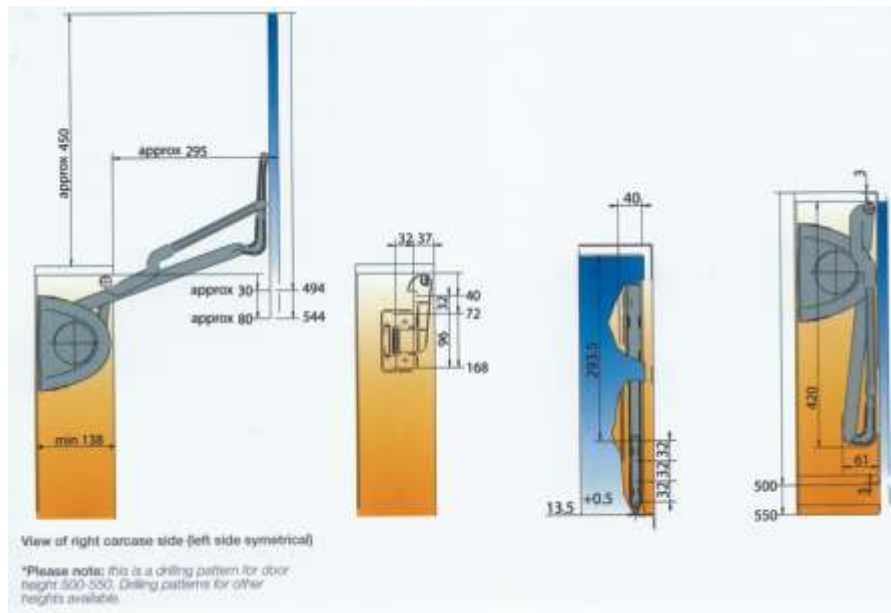

Stock Code	Description	Unit
03.3685.011.001	Huwilift Strato Mech for Cabinet Height(342-420) 1.5-4kg	Set
03.3685.012.002	Huwilift Strato Mech for Cabinet Height(420-500) 2.3-5kg	Set
03.3685.012.003	Huwilift Strato Mech for Cabinet Height(420-500) 3.5-7kg	Set
03.3685.013.003	Huwilift Strato Mech for Cabinet Height(500-550) 3.8-10kg	Set
03.3685.014.003	Huwilift Strato Mech for Cabinet Height(550-650) 3.5-10kg	Set
03.3685.014.004	Huwilift Strato Mech for Cabinet Height(550-650) 6-14.5kg	Set

Stock Code	Description	Unit
03.3684.110.001	Huwilift Fixing Bracket suit Aluminium Frame 16mm	Each
03.3684.110.002	Huwilift Fixing Bracket suit Aluminium Frame 19mm	Each

Stock Code	Description	Unit
03.3684.810.000	Huwilift Stabilisation Bar 600 for Verso Mech 477mm	Each
03.3684.810.077	Huwilift Stabilisation Bar 900 for Verso Mech 777mm	Each
03.3684.810.107	Huwilift Stabilisation Bar 1200 for Verso Mech 1077mm	Each