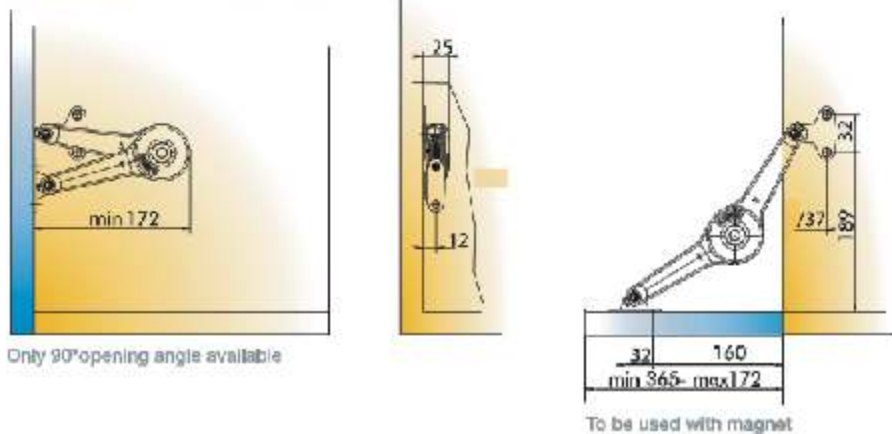

Contents:

- GROUP 10 - 10.1 - Huwil Lift Mechanisms**
- 10.2 - Ferrari Lift Mechanisms**
- 10.3 - Keyboard Mechanisms**

Mounting details for lift up doors

Drawing shows 75° opening angle.
90° and 110° opening angles can also be realised.

Mounting details for drop down doors

Only 90° opening angle available

	Stock Code	Description	Unit
	03.3666.001.001	Huwilift Duo-Forte Mech	Each

	Stock Code	Description	Unit
	03.3667.101.001	Huwilift Door Fixing Bracket for Duo-Forte Mech	Each

	Stock Code	Description	Unit
	03.3667.102.001	Huwilift Cabinet Fixing Bracket to Suit Duo-Forte - 37mm Std	Each

Stock Code	Description	Unit
03.3674.103.001	Huwilift Senso Mech for Cabinet Height (540-580) 3-6.5kg	Set
03.3674.101.001	Huwilift Senso Mech for Cabinet Height (580-640) 3-6kg	Set
03.3674.101.002	Huwilift Senso Mech for Cabinet Height (580-640) 6-11kg	Set
03.3674.101.003	Huwilift Senso Mech for Cabinet Height (580-640) 6-17kg	Set
03.3674.105.001	Huwilift Senso Mech for Cabinet Height (640-700) 3-5kg	Set
03.3674.105.002	Huwilift Senso Mech for Cabinet Height (640-700) 5-10kg	Set
03.3674.105.003	Huwilift Senso Mech for Cabinet Height (640-700) 8-16kg	Set
03.3674.102.001	Huwilift Senso Mech for Cabinet Height (700-780) 3.5-5kg	Set
03.3674.102.002	Huwilift Senso Mech for Cabinet Height (700-780) 5-9kg	Set
03.3674.102.003	Huwilift Senso Mech for Cabinet Height (700-780) 7-15kg	Set
03.3674.104.002	Huwilift Senso Mech for Cabinet Height (780-840) 5-9kg	Set
03.3674.106.003	Huwilift Senso Mech for Cabinet Height (840-900) 5-12kg	Set

Stock Code	Description	Unit
03.3495.015.001	Huwilift Middle Hinge Adjust. without Pin - Euro Screw	Each

Stock Code	Description	Unit
03.3684.011.001	Huwlift Verso Mech for Cabinet Height(420-800) 2-4kg	Set
03.3684.011.002	Huwlift Verso Mech for Cabinet Height(420-800) 3.5-7kg	Set
03.3684.011.003	Huwlift Verso Mech for Cabinet Height(420-800) 6-10kg	Set