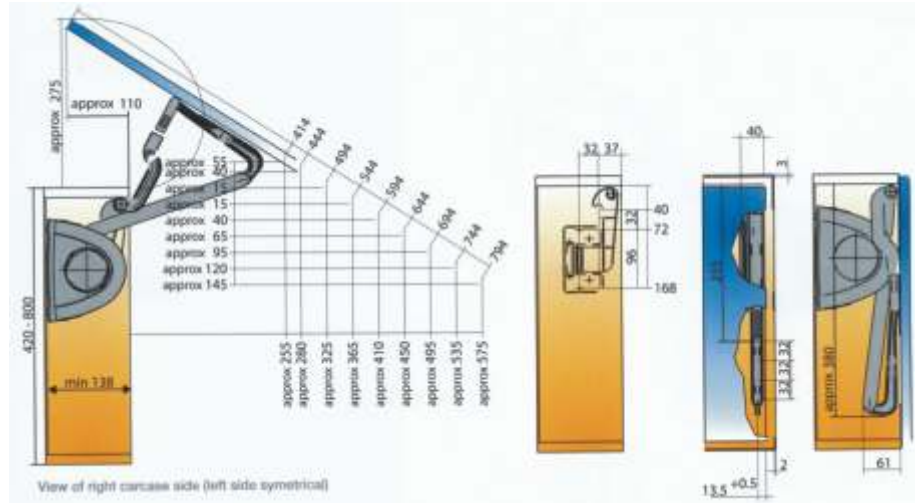

Contents:

- GROUP 10 - 10.1 - Huwil Lift Mechanisms**
- 10.2 - Ferrari Lift Mechanisms**
- 10.3 - Keyboard Mechanisms**

Mounting details for lift up doors

Drawing shows 75° opening angle.
90° and 110° opening angles can also be realised.

Mounting details for drop down doors

Only 90° opening angle available

	Stock Code	Description	Unit
	03.3666.001.001	Huwilift Duo-Forte Mech	Each

	Stock Code	Description	Unit
	03.3667.101.001	Huwilift Door Fixing Bracket for Duo-Forte Mech	Each

	Stock Code	Description	Unit
	03.3667.102.001	Huwilift Cabinet Fixing Bracket to Suit Duo-Forte - 37mm Std	Each

Stock Code	Description	Unit
03.3674.103.001	Huwilift Senso Mech for Cabinet Height (540-580) 3-6.5kg	Set
03.3674.101.001	Huwilift Senso Mech for Cabinet Height (580-640) 3-6kg	Set
03.3674.101.002	Huwilift Senso Mech for Cabinet Height (580-640) 6-11kg	Set
03.3674.101.003	Huwilift Senso Mech for Cabinet Height (580-640) 6-17kg	Set
03.3674.105.001	Huwilift Senso Mech for Cabinet Height (640-700) 3-5kg	Set
03.3674.105.002	Huwilift Senso Mech for Cabinet Height (640-700) 5-10kg	Set
03.3674.105.003	Huwilift Senso Mech for Cabinet Height (640-700) 8-16kg	Set
03.3674.102.001	Huwilift Senso Mech for Cabinet Height (700-780) 3.5-5kg	Set
03.3674.102.002	Huwilift Senso Mech for Cabinet Height (700-780) 5-9kg	Set
03.3674.102.003	Huwilift Senso Mech for Cabinet Height (700-780) 7-15kg	Set
03.3674.104.002	Huwilift Senso Mech for Cabinet Height (780-840) 5-9kg	Set
03.3674.106.003	Huwilift Senso Mech for Cabinet Height (840-900) 5-12kg	Set

Stock Code	Description	Unit
03.3495.015.001	Huwilift Middle Hinge Adjust. without Pin - Euro Screw	Each

Stock Code	Description	Unit
03.3684.011.001	Huwlift Verso Mech for Cabinet Height(420-800) 2-4kg	Set
03.3684.011.002	Huwlift Verso Mech for Cabinet Height(420-800) 3.5-7kg	Set
03.3684.011.003	Huwlift Verso Mech for Cabinet Height(420-800) 6-10kg	Set