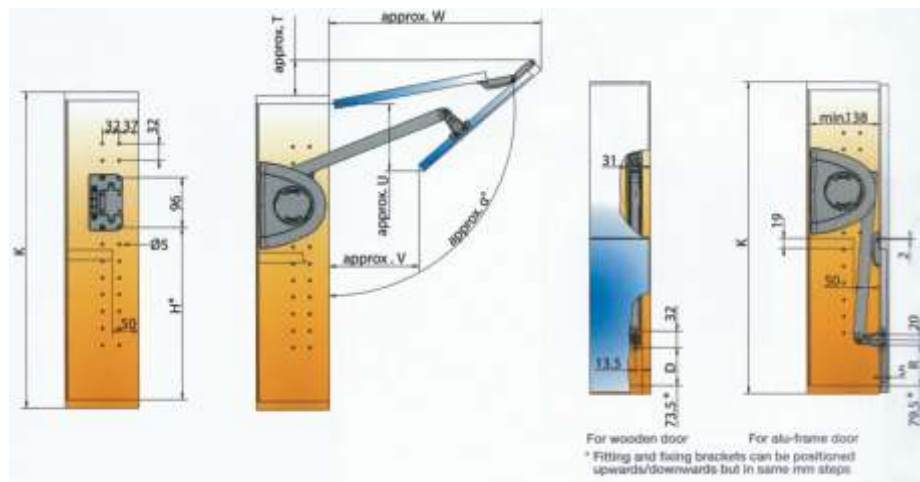

Contents:

- GROUP 10 - 10.1 - Huwil Lift Mechanisms**
- 10.2 - Ferrari Lift Mechanisms**
- 10.3 - Keyboard Mechanisms**

Mounting details for lift up doors

Drawing shows 75° opening angle.
90° and 110° opening angles can also be realised.

Mounting details for drop down doors

Only 90° opening angle available

	Stock Code	Description	Unit
	03.3666.001.001	Huwilift Duo-Forte Mech	Each

	Stock Code	Description	Unit
	03.3667.101.001	Huwilift Door Fixing Bracket for Duo-Forte Mech	Each

	Stock Code	Description	Unit
	03.3667.102.001	Huwilift Cabinet Fixing Bracket to Suit Duo-Forte - 37mm Std	Each

Stock Code	Description	Unit
03.3674.103.001	Huwilift Senso Mech for Cabinet Height (540-580) 3-6.5kg	Set
03.3674.101.001	Huwilift Senso Mech for Cabinet Height (580-640) 3-6kg	Set
03.3674.101.002	Huwilift Senso Mech for Cabinet Height (580-640) 6-11kg	Set
03.3674.101.003	Huwilift Senso Mech for Cabinet Height (580-640) 6-17kg	Set
03.3674.105.001	Huwilift Senso Mech for Cabinet Height (640-700) 3-5kg	Set
03.3674.105.002	Huwilift Senso Mech for Cabinet Height (640-700) 5-10kg	Set
03.3674.105.003	Huwilift Senso Mech for Cabinet Height (640-700) 8-16kg	Set
03.3674.102.001	Huwilift Senso Mech for Cabinet Height (700-780) 3.5-5kg	Set
03.3674.102.002	Huwilift Senso Mech for Cabinet Height (700-780) 5-9kg	Set
03.3674.102.003	Huwilift Senso Mech for Cabinet Height (700-780) 7-15kg	Set
03.3674.104.002	Huwilift Senso Mech for Cabinet Height (780-840) 5-9kg	Set
03.3674.106.003	Huwilift Senso Mech for Cabinet Height (840-900) 5-12kg	Set

Stock Code	Description	Unit
03.3495.015.001	Huwilift Middle Hinge Adjust. without Pin - Euro Screw	Each

Stock Code	Description	Unit
03.3684.011.001	Huwlift Verso Mech for Cabinet Height(420-800) 2-4kg	Set
03.3684.011.002	Huwlift Verso Mech for Cabinet Height(420-800) 3.5-7kg	Set
03.3684.011.003	Huwlift Verso Mech for Cabinet Height(420-800) 6-10kg	Set