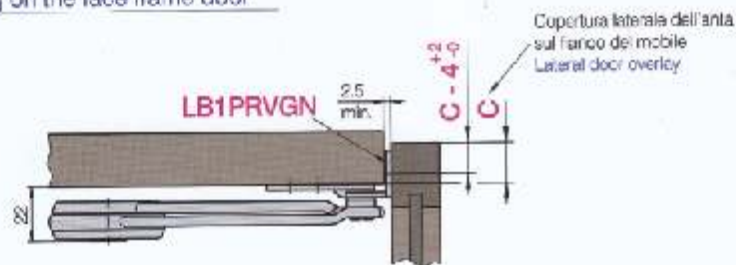

>Ferrari Lift Mechanisms

Stock Code
KLEIGCOOK276

Description
Klok Flap Stay Wooden Door

Unit
Each

Montaggio klok su anta con cornice
Kick mounting on the face frame door

Stock Code
IF66287

Description
Lift Up Overhead Stay White