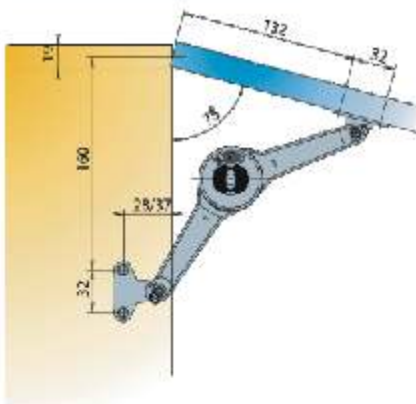

Contents:

- GROUP 10 - 10.1 - Huwil Lift Mechanisms**
- 10.2 - Ferrari Lift Mechanisms**
- 10.3 - Keyboard Mechanisms**

Mounting details for lift up doors

Drawing shows 75° opening angle.
90° and 110° opening angles can also be realised.

Mounting details for drop down doors

Only 90° opening angle available

	Stock Code	Description	Unit
	03.3666.001.001	Huwilift Duo-Forte Mech	Each

	Stock Code	Description	Unit
	03.3667.101.001	Huwilift Door Fixing Bracket for Duo-Forte Mech	Each

	Stock Code	Description	Unit
	03.3667.102.001	Huwilift Cabinet Fixing Bracket to Suit Duo-Forte - 37mm Std	Each

Stock Code	Description	Unit
03.3674.103.001	Huwilift Senso Mech for Cabinet Height (540-580) 3-6.5kg	Set
03.3674.101.001	Huwilift Senso Mech for Cabinet Height (580-640) 3-6kg	Set
03.3674.101.002	Huwilift Senso Mech for Cabinet Height (580-640) 6-11kg	Set
03.3674.101.003	Huwilift Senso Mech for Cabinet Height (580-640) 6-17kg	Set
03.3674.105.001	Huwilift Senso Mech for Cabinet Height (640-700) 3-5kg	Set
03.3674.105.002	Huwilift Senso Mech for Cabinet Height (640-700) 5-10kg	Set
03.3674.105.003	Huwilift Senso Mech for Cabinet Height (640-700) 8-16kg	Set
03.3674.102.001	Huwilift Senso Mech for Cabinet Height (700-780) 3.5-5kg	Set
03.3674.102.002	Huwilift Senso Mech for Cabinet Height (700-780) 5-9kg	Set
03.3674.102.003	Huwilift Senso Mech for Cabinet Height (700-780) 7-15kg	Set
03.3674.104.002	Huwilift Senso Mech for Cabinet Height (780-840) 5-9kg	Set
03.3674.106.003	Huwilift Senso Mech for Cabinet Height (840-900) 5-12kg	Set

Stock Code	Description	Unit
03.3495.015.001	Huwilift Middle Hinge Adjust. without Pin - Euro Screw	Each

Stock Code	Description	Unit
03.3684.011.001	Huwlift Verso Mech for Cabinet Height(420-800) 2-4kg	Set
03.3684.011.002	Huwlift Verso Mech for Cabinet Height(420-800) 3.5-7kg	Set
03.3684.011.003	Huwlift Verso Mech for Cabinet Height(420-800) 6-10kg	Set