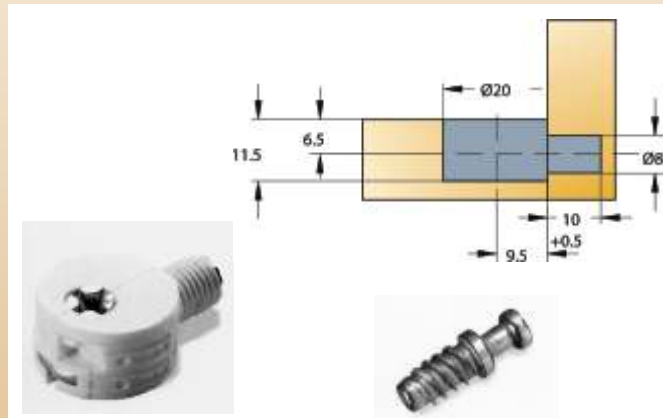

Contents:

GROUP 12 - 12.1 - Knock Down Fittings

> Knock Down Fittings

	Stock Code	Description	Unit
	T002077-877-001	D20 Titus White Railfix	100
	Stock Code	Description	Unit
	T002150-835-001	D20 Titus Black Anglebloc 9mm	100
	T002150-877-001	D20 Titus White Anglebloc 9mm	100
	Stock Code	Description	Unit
	T003118-823-001	KD3 Magnolia Full Depth Assembly	100
	T003118-831-001	KD3 Dark Brown Full Depth Assembly	100
	T003118-835-001	KD3 Black Full Depth Assembly	100
	T003118-877-001	KD3 White Full Depth Assembly	100
	T003118-882-001	KD3 Grey Full Depth Assembly	100
	Stock Code	Description	Unit
	T003150-823-001	KD3 Magnolia 1/2 Moon Cap	100
	T003150-831-001	KD3 Dark Brown 1/2 Moon Cap	100
	T003150-835-001	KD3 Black 1/2 Moon Cap	100
	T003150-877-001	KD3 White 1/2 Moon Cap	100
	Stock Code	Description	Unit
	T003168-883-001	KD3 31/7mm Steel Screw Dowel	100
		X, Y - depends on board thickness	100

> Knock Down Fittings

Image	Stock Code	Description	Diagram	Unit
	T003181-881-001	KD3 NO.11 Sems Screw		100 100
	T005644-885-300 T005654-885-001 T005656-885-001	KD5 Supercam 2000 15x12.5mm KD5 Supercam 2000 15x12.5mm KD5 Supercam 2000 15x13.5mm		100 100 100
	T001026-823-001 T001026-831-001 T001026-835-001 T001026-877-001 T001026-882-001	KD5 Magnolia Universal Cover KD5 Dk Brown Universal Cover KD5 Black Universal Cover KD5 White Universal Cover KD5 Grey Universal Cover		100 100 100 100 100
	T005534-885-300 T005544-885-300	KD5 34/7mm Zink Klix Dowel KD5 24/6mm Zink Klix Dowel		100 100
	T005570-882-001	KD5 24X10mm Quickfit Dowel		100