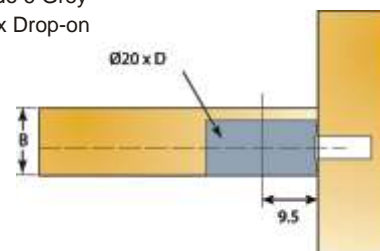

Stock Code	Description	Unit
T006383-823-001	KD6 Quickfit-expando 6 Magnolia 15mm/16mm Camfix Drop-on	100
T006383-831-001	KD6 Quickfit-expando 6 Dk/Brown 15mm/16mm Camfix Drop-on	100
T006383-835-001	KD6 Quickfit-expando 6 Black 15mm/16mm Camfix Drop-on	100
T006383-877-001	KD6 Quickfit-expando 6 White 15mm/16mm Camfix Drop-on	100
T006383-882-001	KD6 Quickfit-expando 6 Grey 15mm/16mm Camfix Drop-on	100