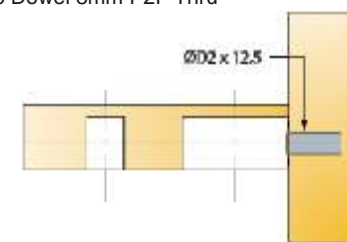

> Knock Down Fittings

Image	Stock Code	Description	Diagram	Unit
	T003181-881-001	KD3 NO.11 Sems Screw		100 100
	T005644-885-300 T005654-885-001 T005656-885-001	KD5 Supercam 2000 15x12.5mm KD5 Supercam 2000 15x12.5mm KD5 Supercam 2000 15x13.5mm		100 100 100
	T001026-823-001 T001026-831-001 T001026-835-001 T001026-877-001 T001026-882-001	KD5 Magnolia Universal Cover KD5 Dk Brown Universal Cover KD5 Black Universal Cover KD5 White Universal Cover KD5 Grey Universal Cover		100 100 100 100 100
	T005534-885-300 T005544-885-300	KD5 34/7mm Zink Klix Dowel KD5 24/6mm Zink Klix Dowel		100 100
	T005570-882-001	KD5 24X10mm Quickfit Dowel		100

> Knock Down Fittings

Stock Code	Description	Unit
T005674-880-001	KD5 Quickfit Dowel TL 34X8mm	100

Stock Code	Description	Unit
T006383-823-001	KD6 Quickfit-expando 6 Magnolia 15mm/16mm Camfix Drop-on	100
T006383-831-001	KD6 Quickfit-expando 6 Dk/Brown 15mm/16mm Camfix Drop-on	100
T006383-835-001	KD6 Quickfit-expando 6 Black 15mm/16mm Camfix Drop-on	100
T006383-877-001	KD6 Quickfit-expando 6 White 15mm/16mm Camfix Drop-on	100
T006383-882-001	KD6 Quickfit-expando 6 Grey 15mm/16mm Camfix Drop-on	100

Stock Code	Description	Unit
T006406-885-001	KD6 Screw-In Dowel 11mm x 5mm Euro Thread	100

Stock Code	Description	Unit
T006408-880-001	KD6 Quickfit-Expando 6 Dowel 5mm x 12mm	100
T006408-835-001	KD6 Quickfit-Expando 6 Dowel 8mm P2F Thru	100