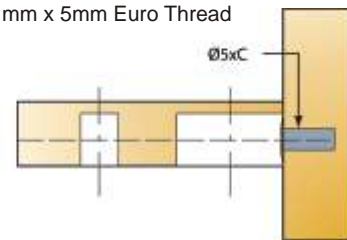

> Knock Down Fittings

Image	Stock Code	Description	Diagram	Unit
	T003181-881-001	KD3 NO.11 Sems Screw		100 100
	T005644-885-300 T005654-885-001 T005656-885-001	KD5 Supercam 2000 15x12.5mm KD5 Supercam 2000 15x12.5mm KD5 Supercam 2000 15x13.5mm		100 100 100
	T001026-823-001 T001026-831-001 T001026-835-001 T001026-877-001 T001026-882-001	KD5 Magnolia Universal Cover KD5 Dk Brown Universal Cover KD5 Black Universal Cover KD5 White Universal Cover KD5 Grey Universal Cover		100 100 100 100 100
	T005534-885-300 T005544-885-300	KD5 34/7mm Zink Klix Dowel KD5 24/6mm Zink Klix Dowel		100 100
	T005570-882-001	KD5 24X10mm Quickfit Dowel		100

> Knock Down Fittings

Stock Code	Description	Unit
T005674-880-001	KD5 Quickfit Dowel TL 34X8mm	100

Stock Code	Description	Unit
T006383-823-001	KD6 Quickfit-expando 6 Magnolia 15mm/16mm Camfix Drop-on	100
T006383-831-001	KD6 Quickfit-expando 6 Dk/Brown 15mm/16mm Camfix Drop-on	100
T006383-835-001	KD6 Quickfit-expando 6 Black 15mm/16mm Camfix Drop-on	100
T006383-877-001	KD6 Quickfit-expando 6 White 15mm/16mm Camfix Drop-on	100
T006383-882-001	KD6 Quickfit-expando 6 Grey 15mm/16mm Camfix Drop-on	100

Stock Code	Description	Unit
T006406-885-001	KD6 Screw-In Dowel 11mm x 5mm Euro Thread	100

Stock Code	Description	Unit
T006408-880-001	KD6 Quickfit-Expando 6 Dowel 5mm x 12mm	100
T006408-835-001	KD6 Quickfit-Expando 6 Dowel 8mm P2F Thru	100