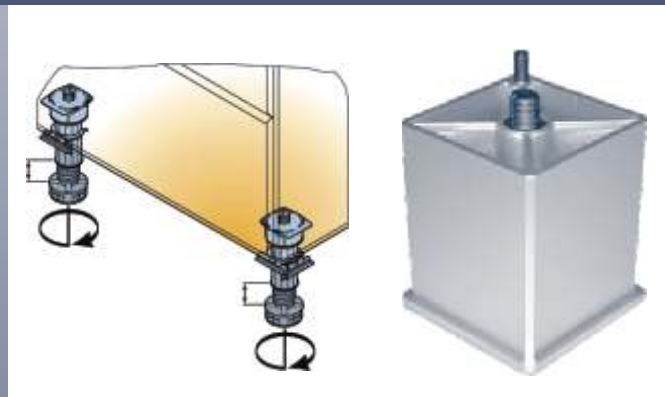

Contents:

GROUP 13 - 13.1 - Kitchen Leg Systems

13.2 - Furniture Leg

Stock Code T002571-835-001 **Description** KD17 Titus 50mm Leg Extension

Unit
Each

Stock Code T002663-835-001 **Description** KD17 Titus Rivet Fix Leg Top

Unit
Each

Stock Code T002669-835-001 **Description** KD17 Titus Big Bloc38 Knock-in 2 Pin
 T002671-835-001 **Description** KD17 Titus Big Bloc38 Screw On
 T002672-835-001 **Description** KD17 Titus Big Bloc38 Knock-in 4 Pin