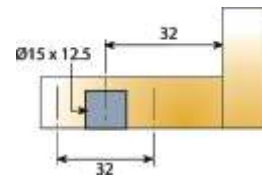

Contents:

GROUP 13 - 13.1 - Kitchen Leg Systems

13.2 - Furniture Leg

Stock Code T002571-835-001 **Description** KD17 Titus 50mm Leg Extension

Unit
Each

Stock Code T002663-835-001 **Description** KD17 Titus Rivet Fix Leg Top

Unit
Each

Stock Code T002669-835-001 **Description** KD17 Titus Big Bloc38 Knock-in 2 Pin
 T002671-835-001 **Description** KD17 Titus Big Bloc38 Screw On
 T002672-835-001 **Description** KD17 Titus Big Bloc38 Knock-in 4 Pin