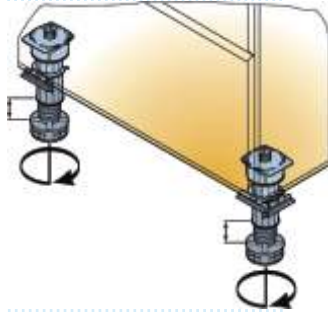

Contents:

GROUP 13 - 13.1 - Kitchen Leg Systems

13.2 - Furniture Leg

Stock Code T002571-835-001 **Description** KD17 Titus 50mm Leg Extension

Unit
Each

Stock Code T002663-835-001 **Description** KD17 Titus Rivet Fix Leg Top

Unit
Each

Stock Code T002669-835-001 **Description** KD17 Titus Big Bloc38 Knock-in 2 Pin
 T002671-835-001 **Description** KD17 Titus Big Bloc38 Screw On
 T002672-835-001 **Description** KD17 Titus Big Bloc38 Knock-in 4 Pin