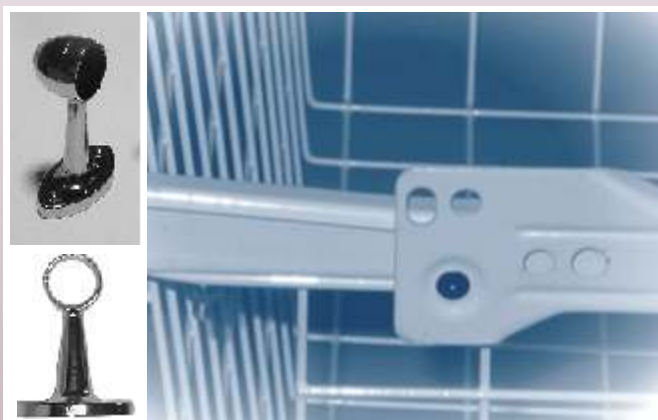

**Contents:****GROUP 14 - 14.1 - Hanging Systems****14.2 - Mobil Baskets**

> Hanging Systems

	<b>Stock Code</b>	<b>Description</b>	<b>Unit</b>
	KA50855	Hanging Rail - C.P. 19mm X 3.6m	Each
	KA50860	Hanging Rail - C.P. 25mm X 3.6m	Each
	KA50865	Hanging Rail - Stainless Steel 19mm X 4m	Each
	<b>Stock Code</b>	<b>Description</b>	<b>Unit</b>
	KA50841	Oval Steel Tube Chrome 3100mm - 30 x 15mm	Each
	<b>Stock Code</b>	<b>Description</b>	<b>Unit</b>
	KA50830	Oval End Flange - C.P. 19mm	Each
	<b>Stock Code</b>	<b>Description</b>	<b>Unit</b>
	KA50835	End Flange - C.P. 25mm	Each
	<b>Stock Code</b>	<b>Description</b>	<b>Unit</b>
	KA50840	Oval End Flange	Each
	<b>Stock Code</b>	<b>Description</b>	<b>Unit</b>
	KA50802	Hanging Rail Pillar End - C.P. 19mm	Each
	KA50805	Hanging Rail Pillar End - C.P. 25mm	Each
	<b>Stock Code</b>	<b>Description</b>	<b>Unit</b>
	KA50815	Hanging Rail Pillar Centre - C.P. 19mm	Each
	KA50820	Hanging Rail Pillar Centre - C.P. 25mm	Each
	<b>Stock Code</b>	<b>Description</b>	<b>Unit</b>
	KA50840	Oval Centre Support Chrome 75mm - 30 x 16mm	Each

**Wire Basket Storage System**

The versatile, multi-functional solution to all storage problems in furniture, wardrobes and kitchens

- Roller slides pre-fitted
- Self closing slides
- White epoxy finish
- Sturdy construction
- Each shelf holds 20kg across entire shelf