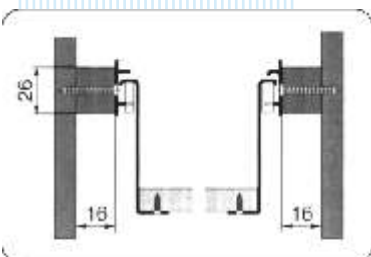

**Contents:****GROUP 14 - 14.1 - Hanging Systems****14.2 - Mobil Baskets**

> Hanging Systems

	<b>Stock Code</b>	<b>Description</b>	<b>Unit</b>
	KA50855	Hanging Rail - C.P. 19mm X 3.6m	Each
	KA50860	Hanging Rail - C.P. 25mm X 3.6m	Each
	KA50865	Hanging Rail - Stainless Steel 19mm X 4m	Each
	<b>Stock Code</b>	<b>Description</b>	<b>Unit</b>
	KA50841	Oval Steel Tube Chrome 3100mm - 30 x 15mm	Each
	<b>Stock Code</b>	<b>Description</b>	<b>Unit</b>
	KA50830	Oval End Flange - C.P. 19mm	Each
	<b>Stock Code</b>	<b>Description</b>	<b>Unit</b>
	KA50835	End Flange - C.P. 25mm	Each
	<b>Stock Code</b>	<b>Description</b>	<b>Unit</b>
	KA50840	Oval End Flange	Each
	<b>Stock Code</b>	<b>Description</b>	<b>Unit</b>
	KA50802	Hanging Rail Pillar End - C.P. 19mm	Each
	KA50805	Hanging Rail Pillar End - C.P. 25mm	Each
	<b>Stock Code</b>	<b>Description</b>	<b>Unit</b>
	KA50815	Hanging Rail Pillar Centre - C.P. 19mm	Each
	KA50820	Hanging Rail Pillar Centre - C.P. 25mm	Each
	<b>Stock Code</b>	<b>Description</b>	<b>Unit</b>
	KA50840	Oval Centre Support Chrome 75mm - 30 x 16mm	Each

**Wire Basket Storage System**

The versatile, multi-functional solution to all storage problems in furniture, wardrobes and kitchens

- Roller slides pre-fitted
- Self closing slides
- White epoxy finish
- Sturdy construction
- Each shelf holds 20kg across entire shelf

Mobel Baskets

Fascening screws: 3.9mm diameter x 13mm countersunk chipboard screws

Measure ment in: 1.1mm 25mm

Group 14  
**14.2**