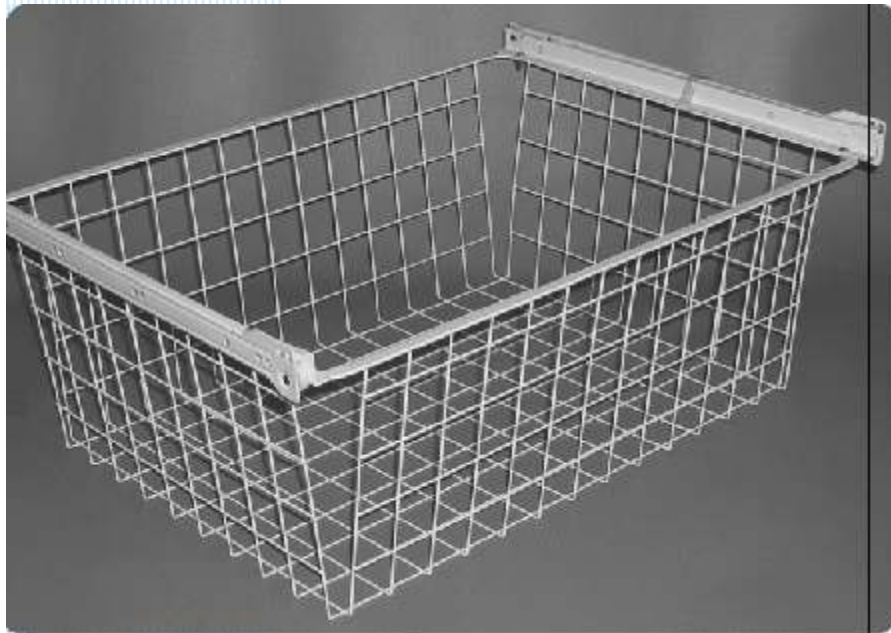

**Contents:****GROUP 14 - 14.1 - Hanging Systems****14.2 - Mobil Baskets**

> Hanging Systems

	<b>Stock Code</b>	<b>Description</b>	<b>Unit</b>
	KA50855	Hanging Rail - C.P. 19mm X 3.6m	Each
	KA50860	Hanging Rail - C.P. 25mm X 3.6m	Each
	KA50865	Hanging Rail - Stainless Steel 19mm X 4m	Each
	<b>Stock Code</b>	<b>Description</b>	<b>Unit</b>
	KA50841	Oval Steel Tube Chrome 3100mm - 30 x 15mm	Each
	<b>Stock Code</b>	<b>Description</b>	<b>Unit</b>
	KA50830	Oval End Flange - C.P. 19mm	Each
	<b>Stock Code</b>	<b>Description</b>	<b>Unit</b>
	KA50835	End Flange - C.P. 25mm	Each
	<b>Stock Code</b>	<b>Description</b>	<b>Unit</b>
	KA50840	Oval End Flange	Each
	<b>Stock Code</b>	<b>Description</b>	<b>Unit</b>
	KA50802	Hanging Rail Pillar End - C.P. 19mm	Each
	KA50805	Hanging Rail Pillar End - C.P. 25mm	Each
	<b>Stock Code</b>	<b>Description</b>	<b>Unit</b>
	KA50815	Hanging Rail Pillar Centre - C.P. 19mm	Each
	KA50820	Hanging Rail Pillar Centre - C.P. 25mm	Each
	<b>Stock Code</b>	<b>Description</b>	<b>Unit</b>
	KA50840	Oval Centre Support Chrome 75mm - 30 x 16mm	Each

**Wire Basket Storage System**

The versatile, multi-functional solution to all storage problems in furniture, wardrobes and kitchens

- Roller slides pre-fitted
- Self closing slides
- White epoxy finish
- Sturdy construction
- Each shelf holds 20kg across entire shelf