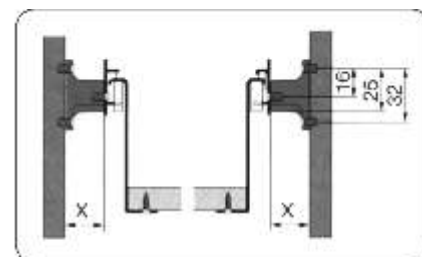

Fascening screws: 3.9mm diameter x 13mm countersunk chipboard screws

Measure ment in: 1.1mm 25mm

Group 14
14.2