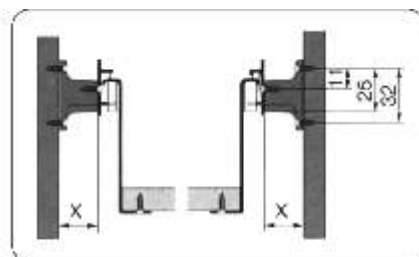

**Contents:****GROUP 14 - 14.1 - Hanging Systems****14.2 - Mobil Baskets**

> Hanging Systems

	<b>Stock Code</b>	<b>Description</b>	<b>Unit</b>
	KA50855	Hanging Rail - C.P. 19mm X 3.6m	Each
	KA50860	Hanging Rail - C.P. 25mm X 3.6m	Each
	KA50865	Hanging Rail - Stainless Steel 19mm X 4m	Each
	<b>Stock Code</b>	<b>Description</b>	<b>Unit</b>
	KA50841	Oval Steel Tube Chrome 3100mm - 30 x 15mm	Each
	<b>Stock Code</b>	<b>Description</b>	<b>Unit</b>
	KA50830	Oval End Flange - C.P. 19mm	Each
	<b>Stock Code</b>	<b>Description</b>	<b>Unit</b>
	KA50835	End Flange - C.P. 25mm	Each
	<b>Stock Code</b>	<b>Description</b>	<b>Unit</b>
	KA50840	Oval End Flange	Each
	<b>Stock Code</b>	<b>Description</b>	<b>Unit</b>
	KA50802	Hanging Rail Pillar End - C.P. 19mm	Each
	KA50805	Hanging Rail Pillar End - C.P. 25mm	Each
	<b>Stock Code</b>	<b>Description</b>	<b>Unit</b>
	KA50815	Hanging Rail Pillar Centre - C.P. 19mm	Each
	KA50820	Hanging Rail Pillar Centre - C.P. 25mm	Each
	<b>Stock Code</b>	<b>Description</b>	<b>Unit</b>
	KA50840	Oval Centre Support Chrome 75mm - 30 x 16mm	Each

**Wire Basket Storage System**

The versatile, multi-functional solution to all storage problems in furniture, wardrobes and kitchens

- Roller slides pre-fitted
- Self closing slides
- White epoxy finish
- Sturdy construction
- Each shelf holds 20kg across entire shelf

Mobel Baskets

Fascening screws: 3.9mm diameter x 13mm countersunk chipboard screws

Measure ment in: 1.1mm 25mm

Group 14  
**14.2**